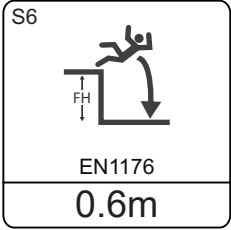

CC

| | DocID | | QTY | Name |
|---|----------|---|-----|-----------------|
| 1 | 78601025 |  | 1 | Klondike Double |
| 2 | PCBOL |  | 1 | Ross Ice Shelf |
| 3 | 78601009 |  | 1 | Grand Canyon |
| | | | | |
| | | | | |
| | | | | |
| | | | | |
| | | | | |
| | | | | |
| | | | | |
| | | | | |
| | | | | |