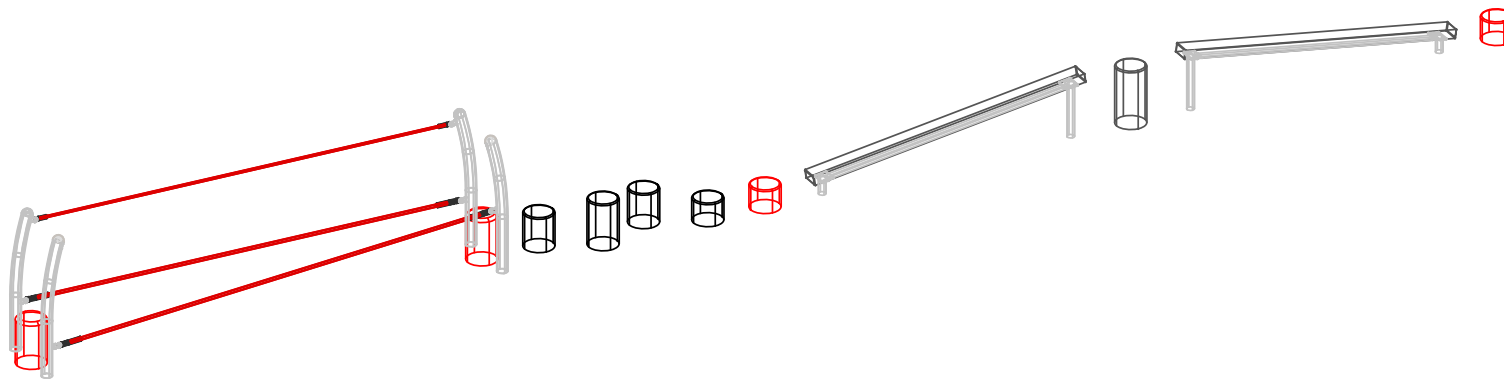

CC

| | DocID | | QTY | Name |
|---|----------|---|-----|-----------------|
| 1 | 78601025 |  | 1 | Klondike Double |
| 2 | PCBOL |  | 1 | Ross Ice Shelf |
| 3 | 78601009 |  | 1 | Grand Canyon |
| | | | | |
| | | | | |
| | | | | |
| | | | | |
| | | | | |
| | | | | |
| | | | | |
| | | | | |
| | | | | |

| | A | B |
|---|-------|-------|
| A | 0.00 | 16.00 |
| B | 16.00 | 0.00 |
| 1 | 2.16 | 13.97 |
| 2 | 5.41 | 10.07 |
| 3 | 8.44 | 7.55 |
| 4 | 10.67 | 5.37 |
| 5 | 11.71 | 4.44 |
| 6 | 13.88 | 2.37 |