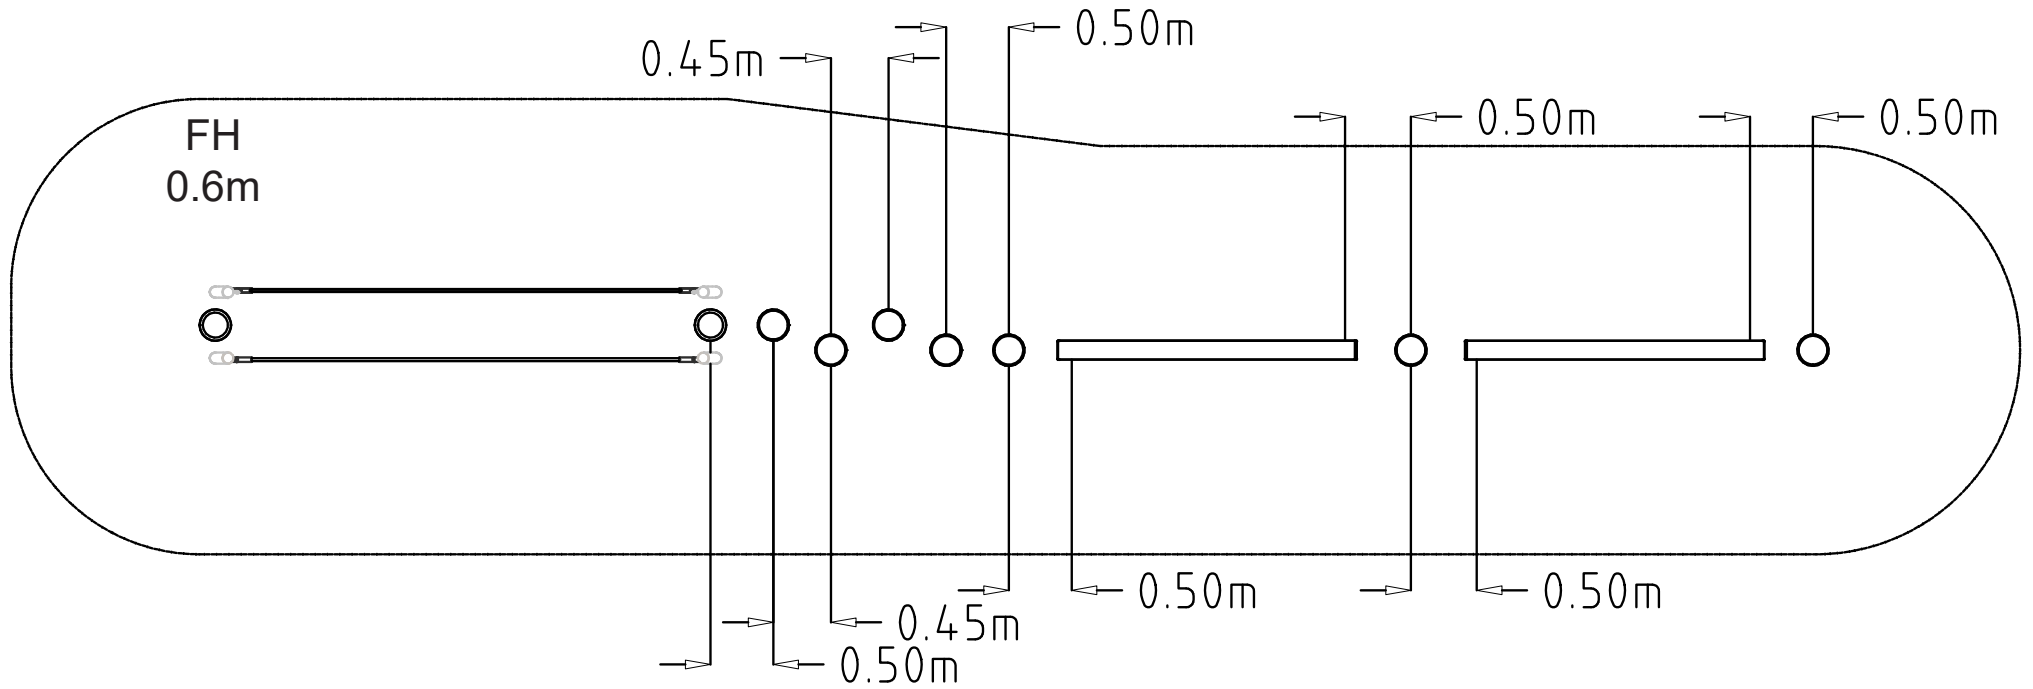

CC

| | DocID | | QTY | Name |
|---|----------|---|-----|-----------------|
| 1 | 78601025 |  | 1 | Klondike Double |
| 2 | PCBOL |  | 1 | Ross Ice Shelf |
| 3 | 78601009 |  | 1 | Grand Canyon |
| | | | | |
| | | | | |
| | | | | |
| | | | | |
| | | | | |
| | | | | |
| | | | | |
| | | | | |
| | | | | |

| | A | B |
|---|-------|-------|
| A | 0.00 | 16.00 |
| B | 16.00 | 0.00 |
| 1 | 2.16 | 13.97 |
| 2 | 5.41 | 10.07 |
| 3 | 8.44 | 7.55 |
| 4 | 10.67 | 5.37 |
| 5 | 11.71 | 4.44 |
| 6 | 13.88 | 2.37 |