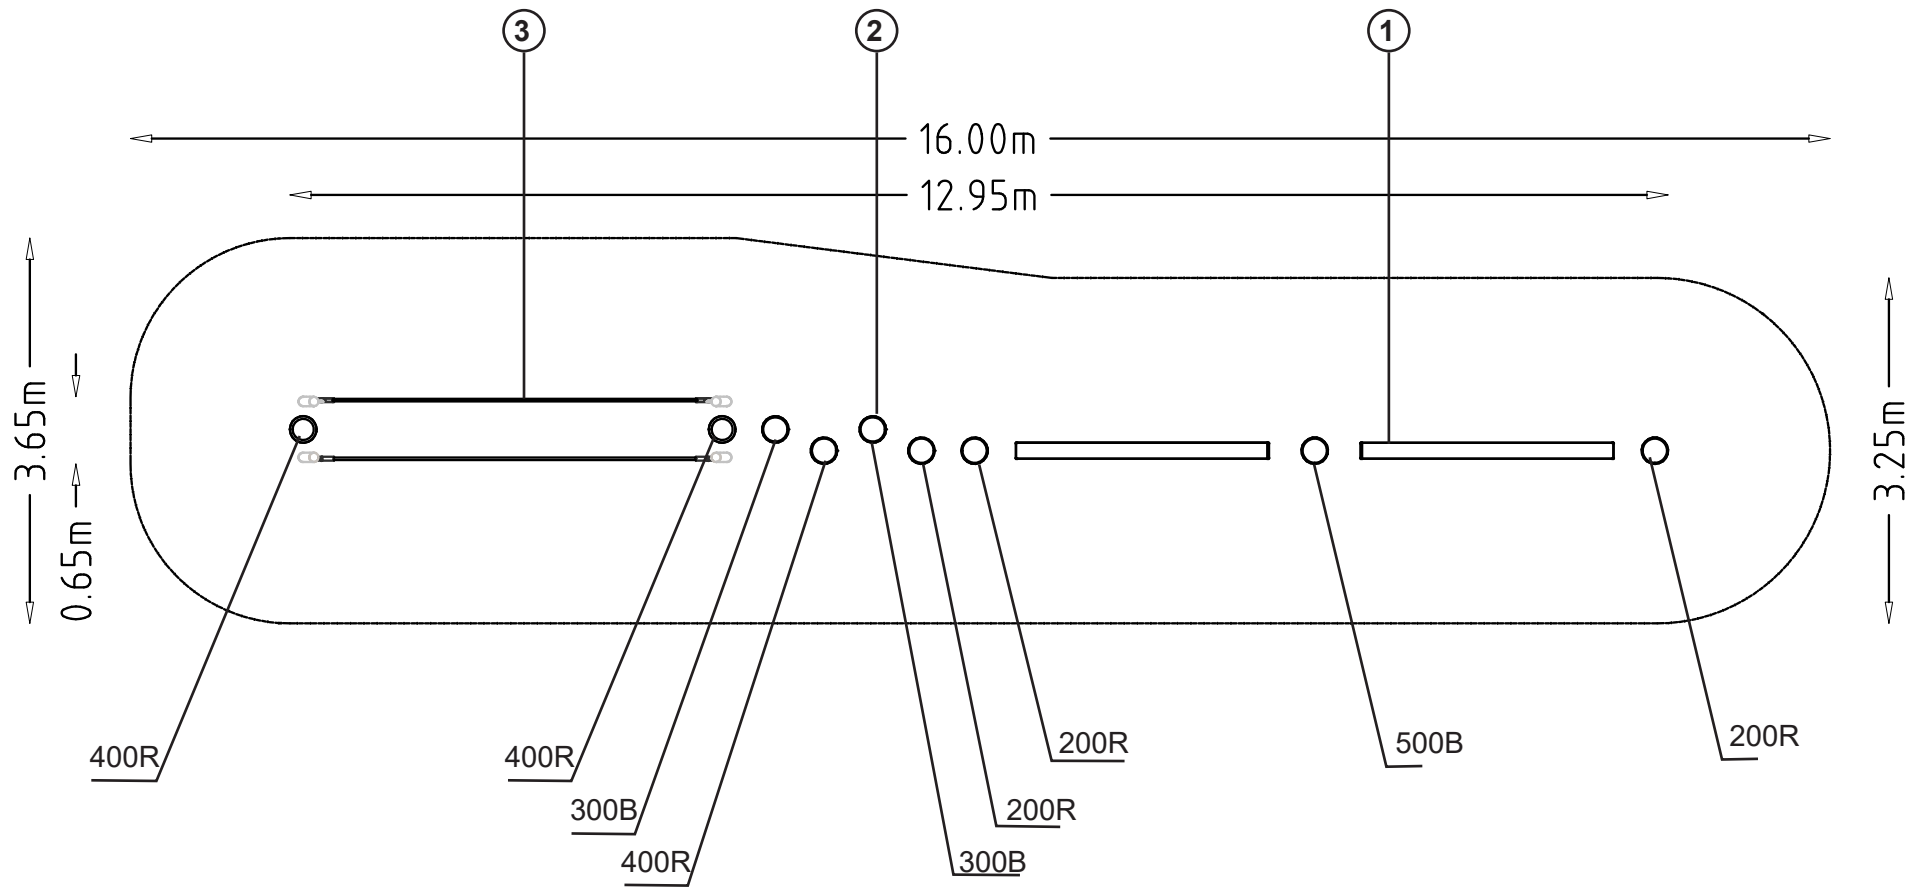

CC

| | DocID | | QTY | Name |
|---|----------|---|-----|-----------------|
| 1 | 78601025 |  | 1 | Klondike Double |
| 2 | PCBOL |  | 1 | Ross Ice Shelf |
| 3 | 78601009 |  | 1 | Grand Canyon |
| | | | | |
| | | | | |
| | | | | |
| | | | | |
| | | | | |
| | | | | |
| | | | | |
| | | | | |
| | | | | |

| | A | B |
|---|-------|-------|
| A | 0.00 | 16.00 |
| B | 16.00 | 0.00 |
| 1 | 2.16 | 13.97 |
| 2 | 5.41 | 10.07 |
| 3 | 8.44 | 7.55 |
| 4 | 10.67 | 5.37 |
| 5 | 11.71 | 4.44 |
| 6 | 13.88 | 2.37 |