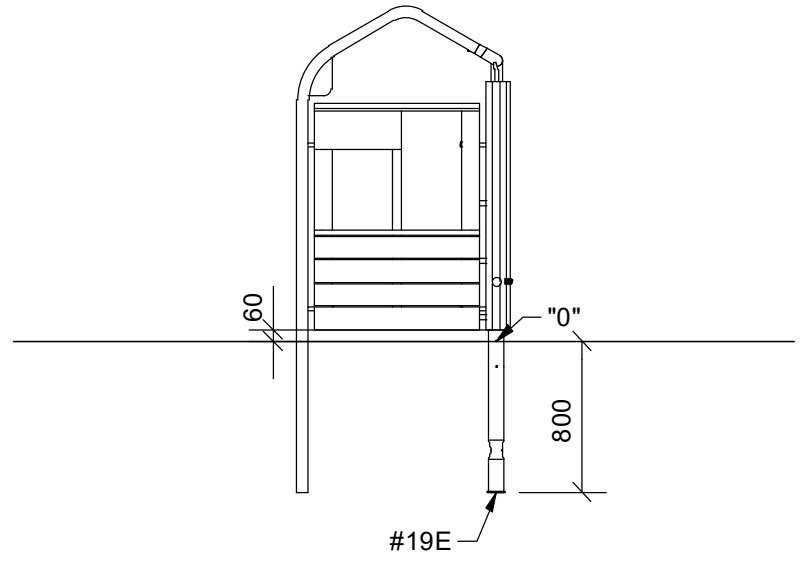

1

4 h

13m<sup>2</sup>

4,2x3,9x1,8 m

~94 kg

~0,11m<sup>3</sup>

120x87x12 cm

65 kg

Parts List		
QTY	PART NO	DESCRIP.
1	D11110	Role play gable
1	D11118	Role play wall, 60x112 cm
2	SR00130	Ø20x35 spacer
2	LE15901	3x16, PH
1	LE15910	Name tag
1	LE16066	M5x12 mm
2	LE16097	M10x120 mm
2	LE16153	M10 - Ø29mm
2	LE16297	Ø8x160/80mm
1	SR00037	Ø60 Tube for Role play gable

(1/40)

(1/30)