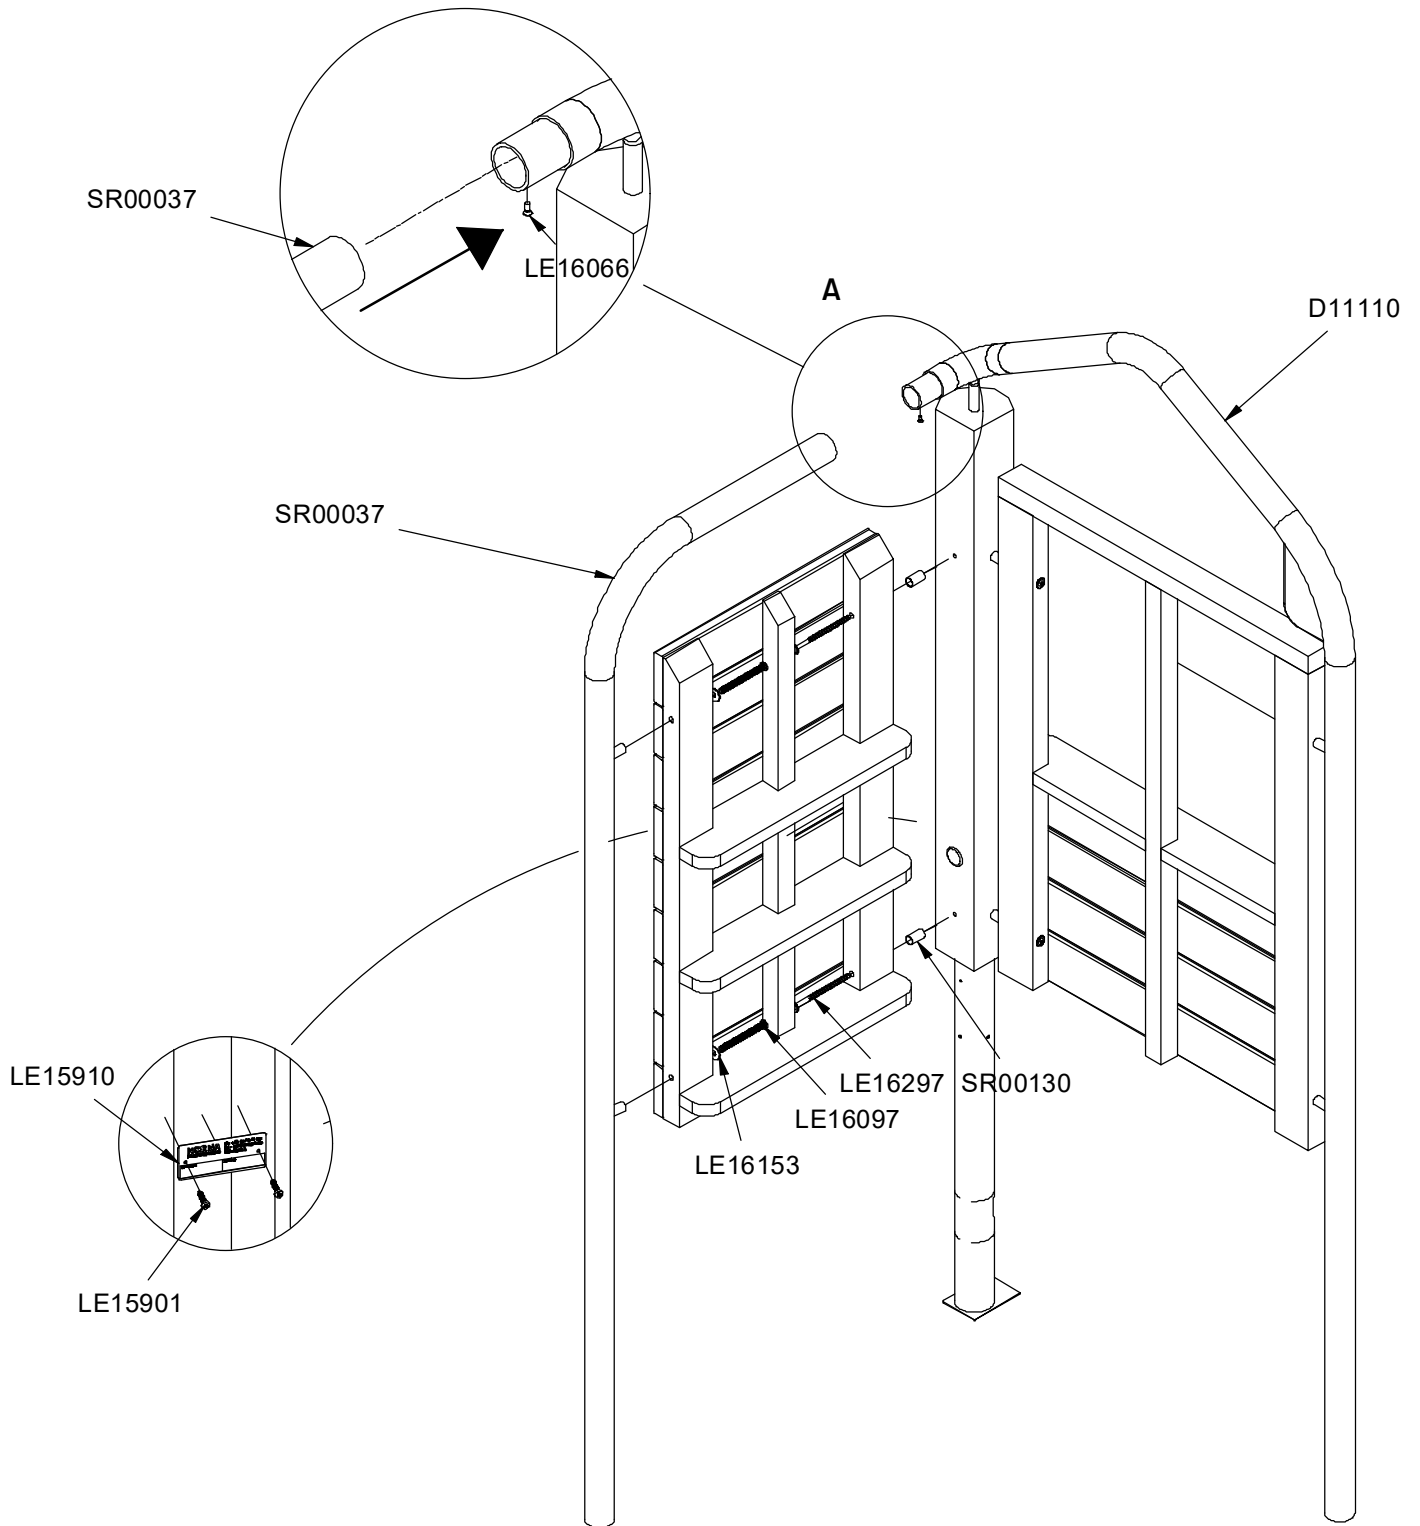

1

4 h

13m<sup>2</sup>

4,2x3,9x1,8 m

~94 kg

~0,11m<sup>3</sup>

120x87x12 cm

65 kg

Parts List		
QTY	PART NO	DESCRIP.
1	D11110	Role play gable
1	D11118	Role play wall, 60x112 cm
2	SR00130	Ø20x35 spacer
2	LE15901	3x16, PH
1	LE15910	Name tag
1	LE16066	M5x12 mm
2	LE16097	M10x120 mm
2	LE16153	M10 - Ø29mm
2	LE16297	Ø8x160/80mm
1	SR00037	Ø60 Tube for Role play gable

(1/40)

(1/30)