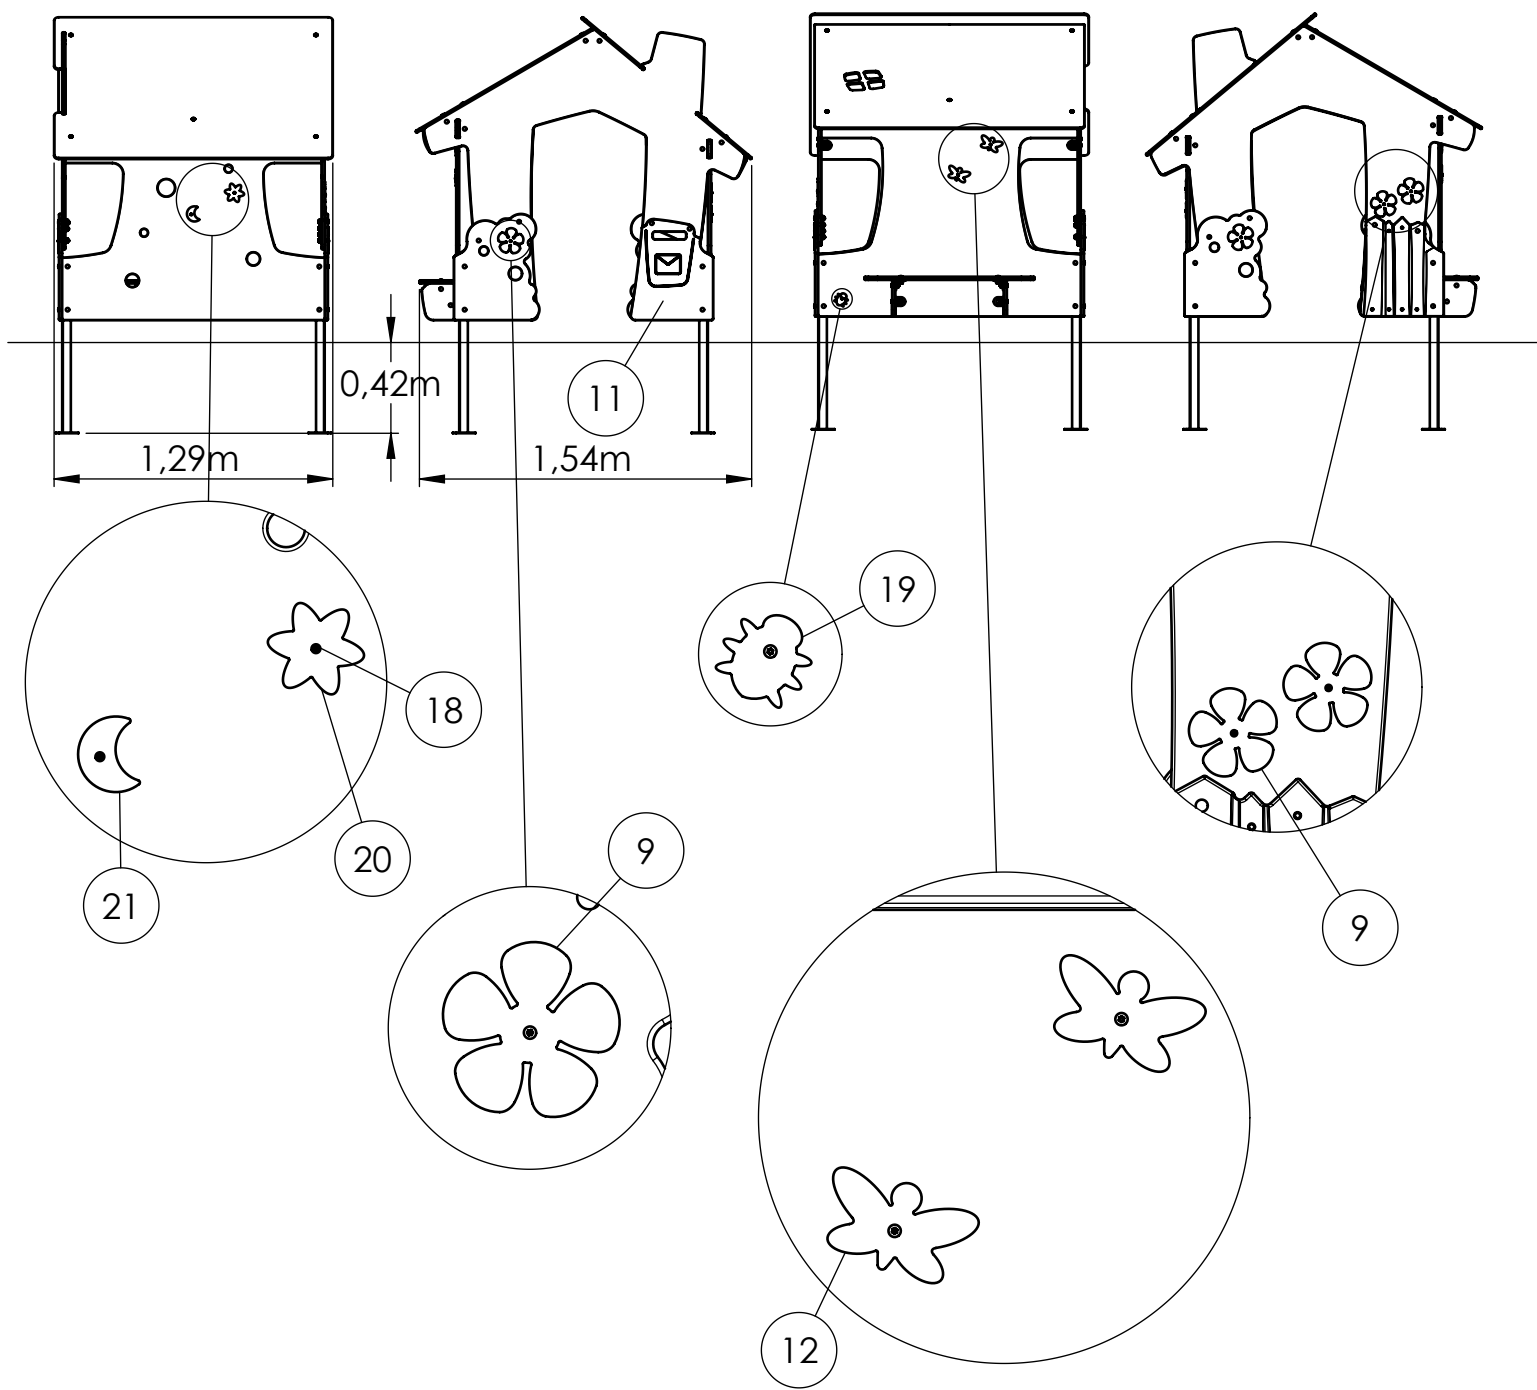

HAGS		ANEBY, SWEDEN +46(0)380- 47300 www.hags.com	
La Casita			
MASW57629			
3 (4)			
	HB		AA
2023-03-23		3