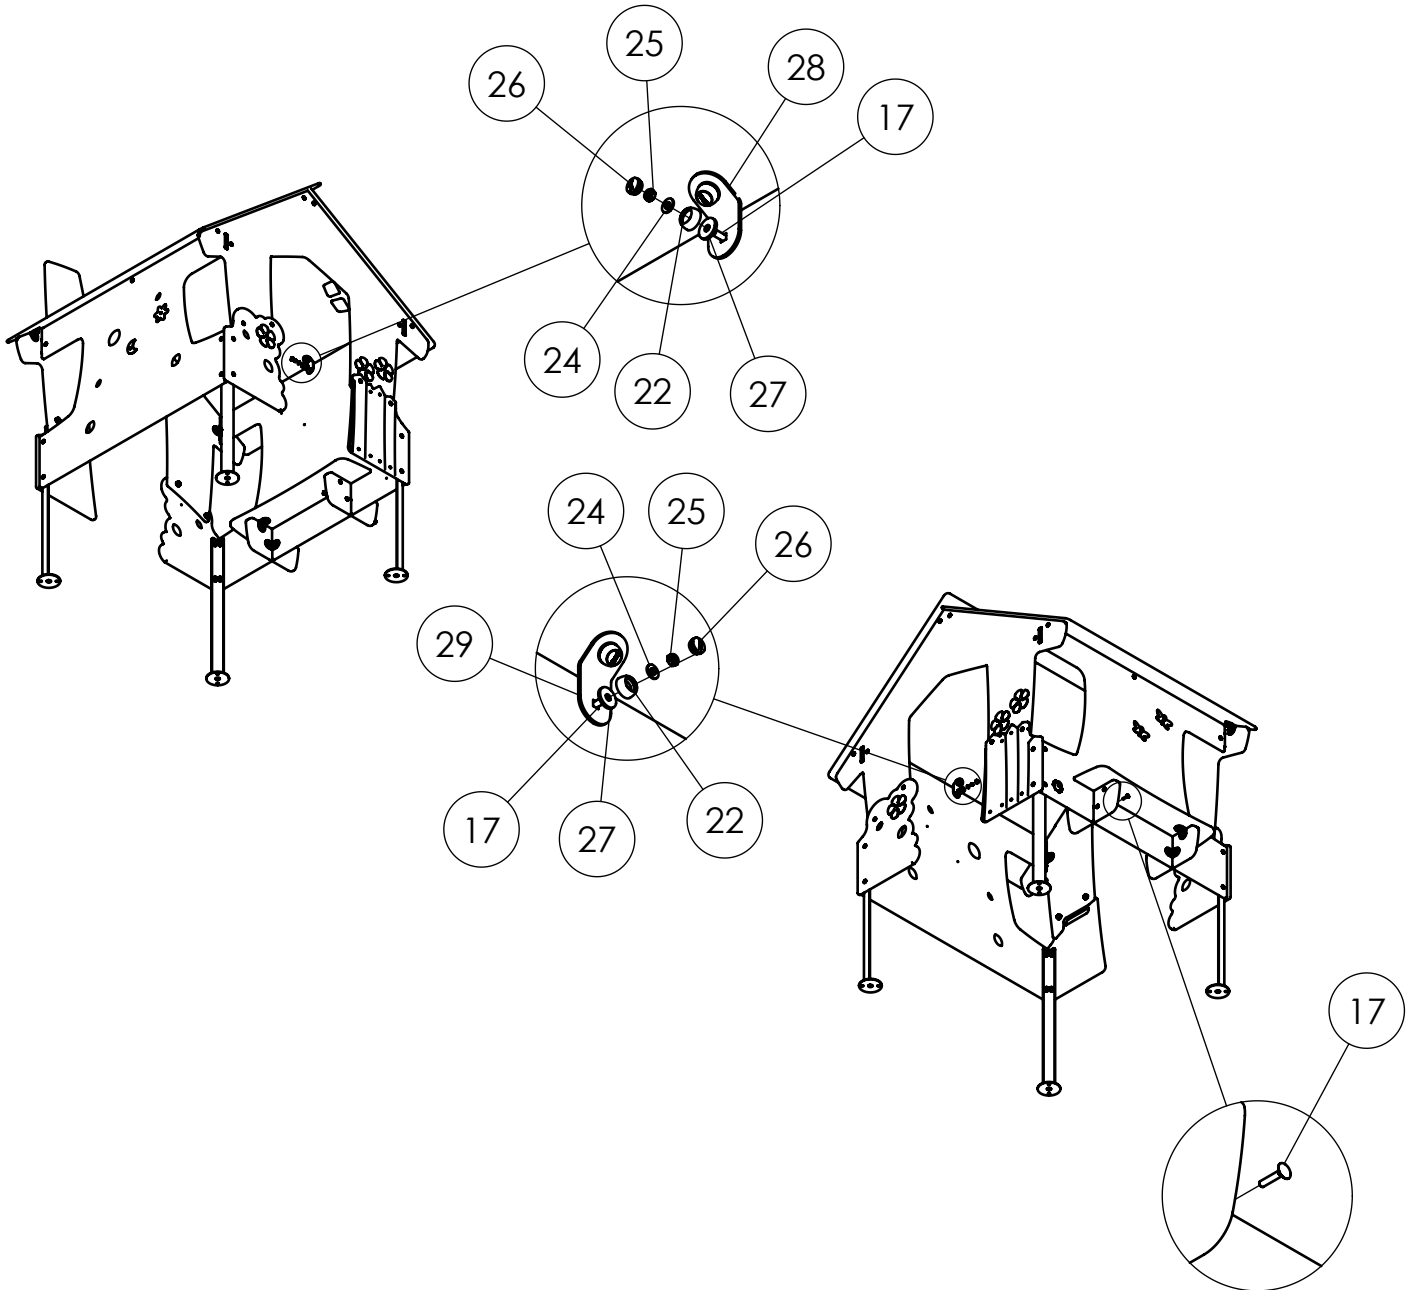

HAGS		ANEBY, SWEDEN +46(0)380- 47300 www.hags.com	
La Casita			
MASW57629			
4 (4)			
	HB		AA
2023-03-23		3