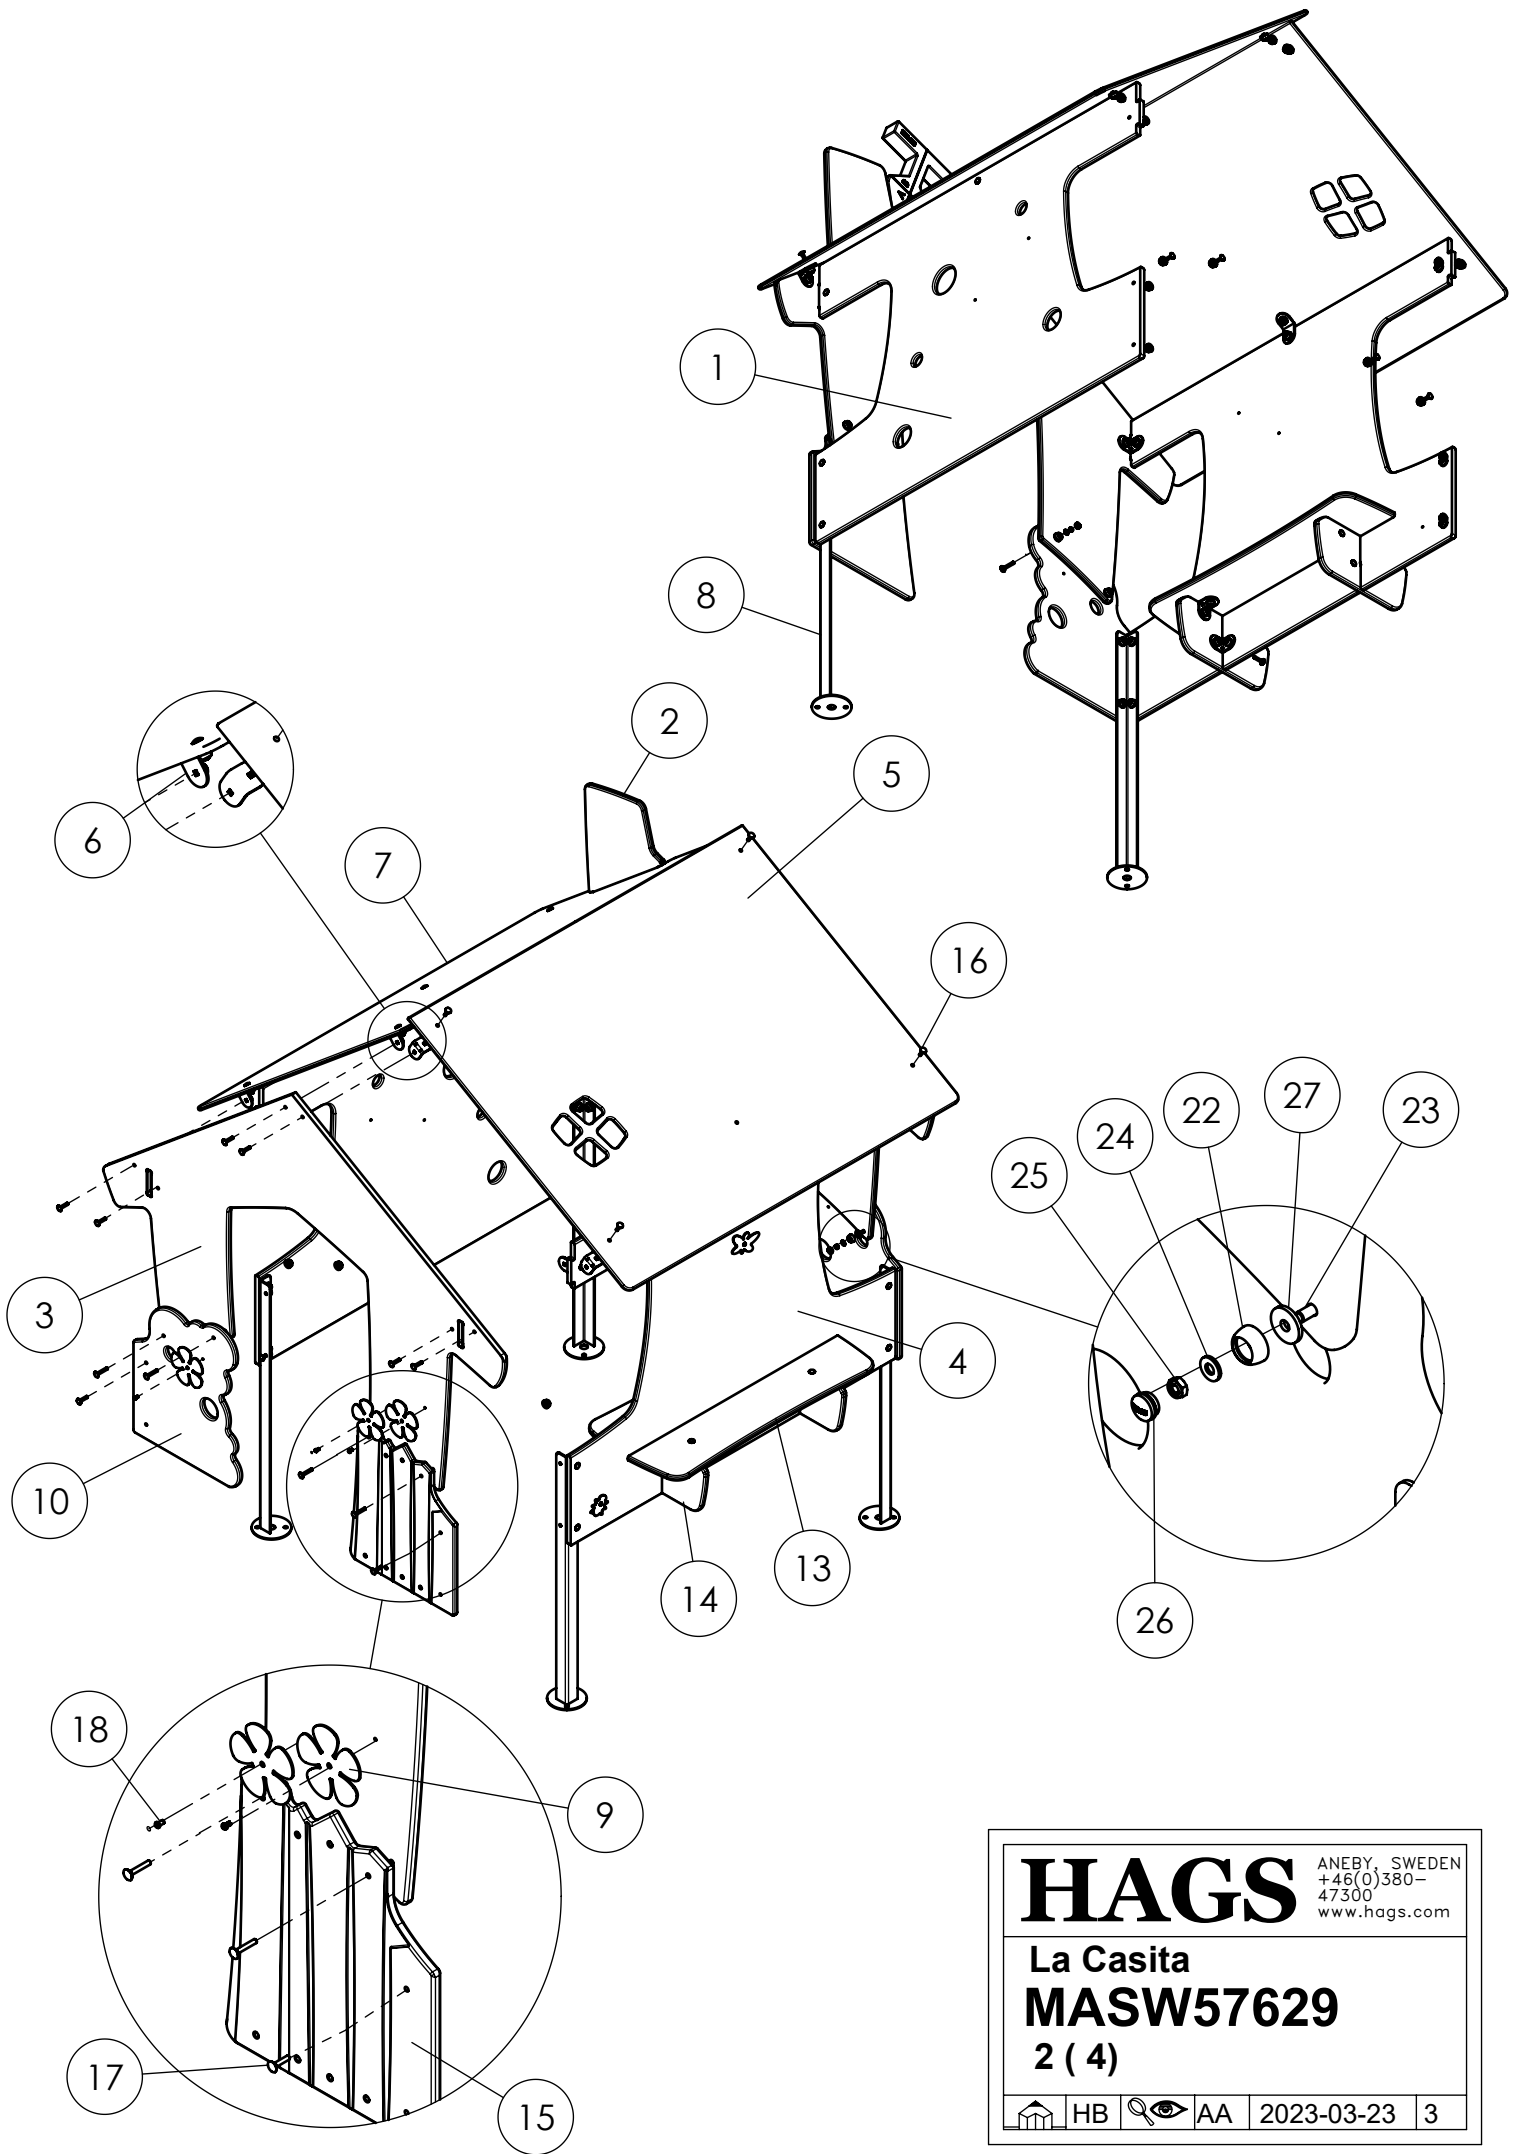

HAGS		ANEBY, SWEDEN +46(0)380- 47300 www.hags.com	
La Casita			
MASW57629			
2 (4)			
	HB		AA
2023-03-23		3