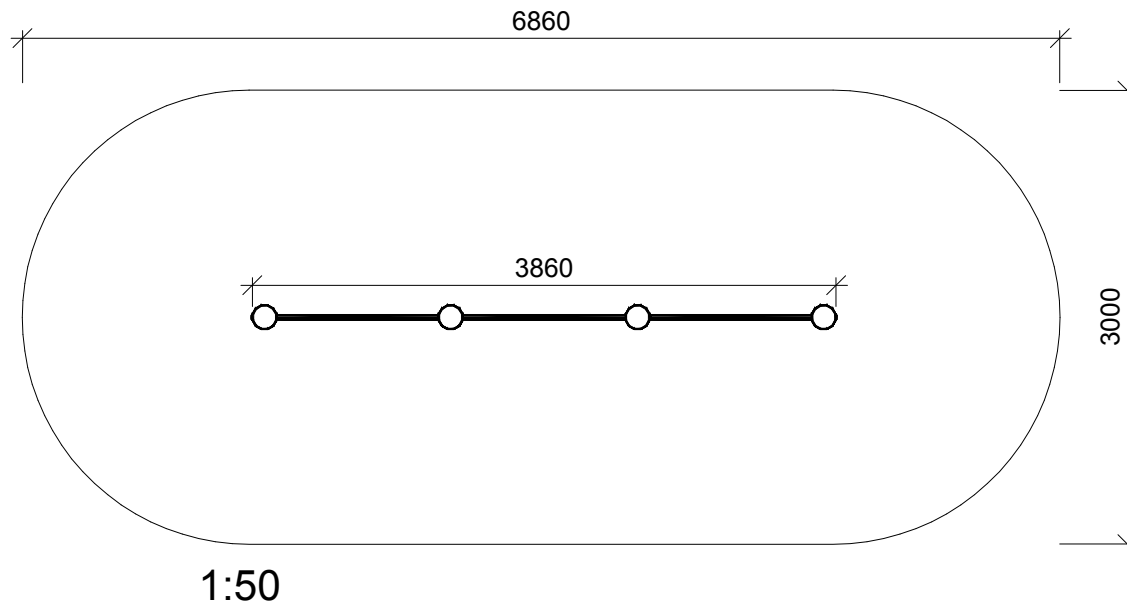

NORLEG	
Robinia kolbøttestativ 3 fag	
LE 20536	
23.03.2015	REV. -

< 1300

≥ EN 1176

This drawing is the property of NORLEG and pursuant to current legislation may not be copied, transferred to or used by any third party. Should this drawing be used, a fee of 10% of the assumed contract price will be charged.

NORLEG - 3D	
Robinia kolbøttestativ 3 fag	
LE 20536	
23.03.2015	REV. -

This drawing is the property of NORLEG and pursuant to current legislation may not be copied, transferred to or used by any third party. Should this drawing be used, a fee of 10% of the assumed contract price will be charged.

NORLEG - Mont.	
Robinia kolbøttestativ 3 fag	
LE 20536	
23.03.2015	REV. -

< 1300

≥ EN 1176

Mont.p. nr.

19
33

Parts list		
Mrk.	QTY	Part.no
1	1	160-180-2350
2	1	160-180-2250
3	1	160-180-1950
4	1	160-180-1650
5	3	LE 15114