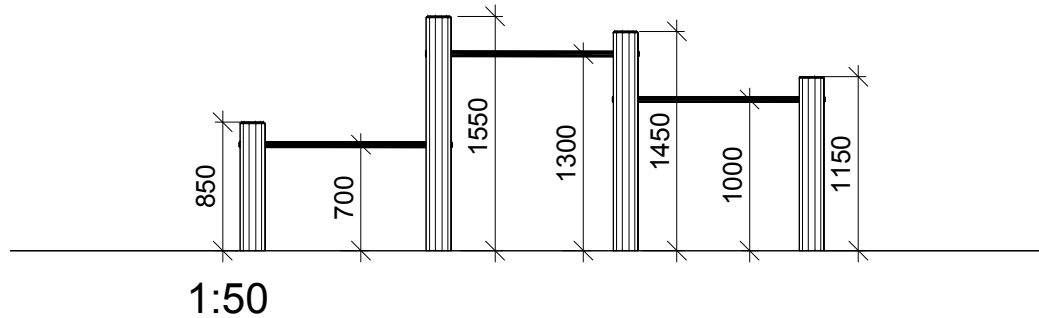

NORLEG	
Robinia kolbøttestativ 3 fag	
LE 20536	
23.03.2015	REV. -

< 1300

≥ EN 1176

This drawing is the property of NORLEG and pursuant to current legislation may not be copied, transferred to or used by any third party. Should this drawing be used, a fee of 10% of the assumed contract price will be charged.

NORLEG - 3D	
Robinia kolbøttestativ 3 fag	
LE 20536	
23.03.2015	REV. -

This drawing is the property of NORLEG and pursuant to current legislation may not be copied, transferred to or used by any third party. Should this drawing be used, a fee of 10% of the assumed contract price will be charged.