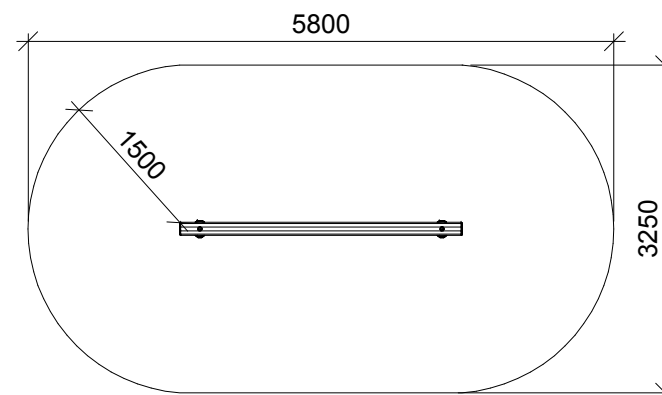

1:75

This drawing is the property of NORLEG and pursuant to current legislation may not be copied, transferred to or used by any third party. Should this drawing be used, a fee of 10% of the assumed contract price will be charged.