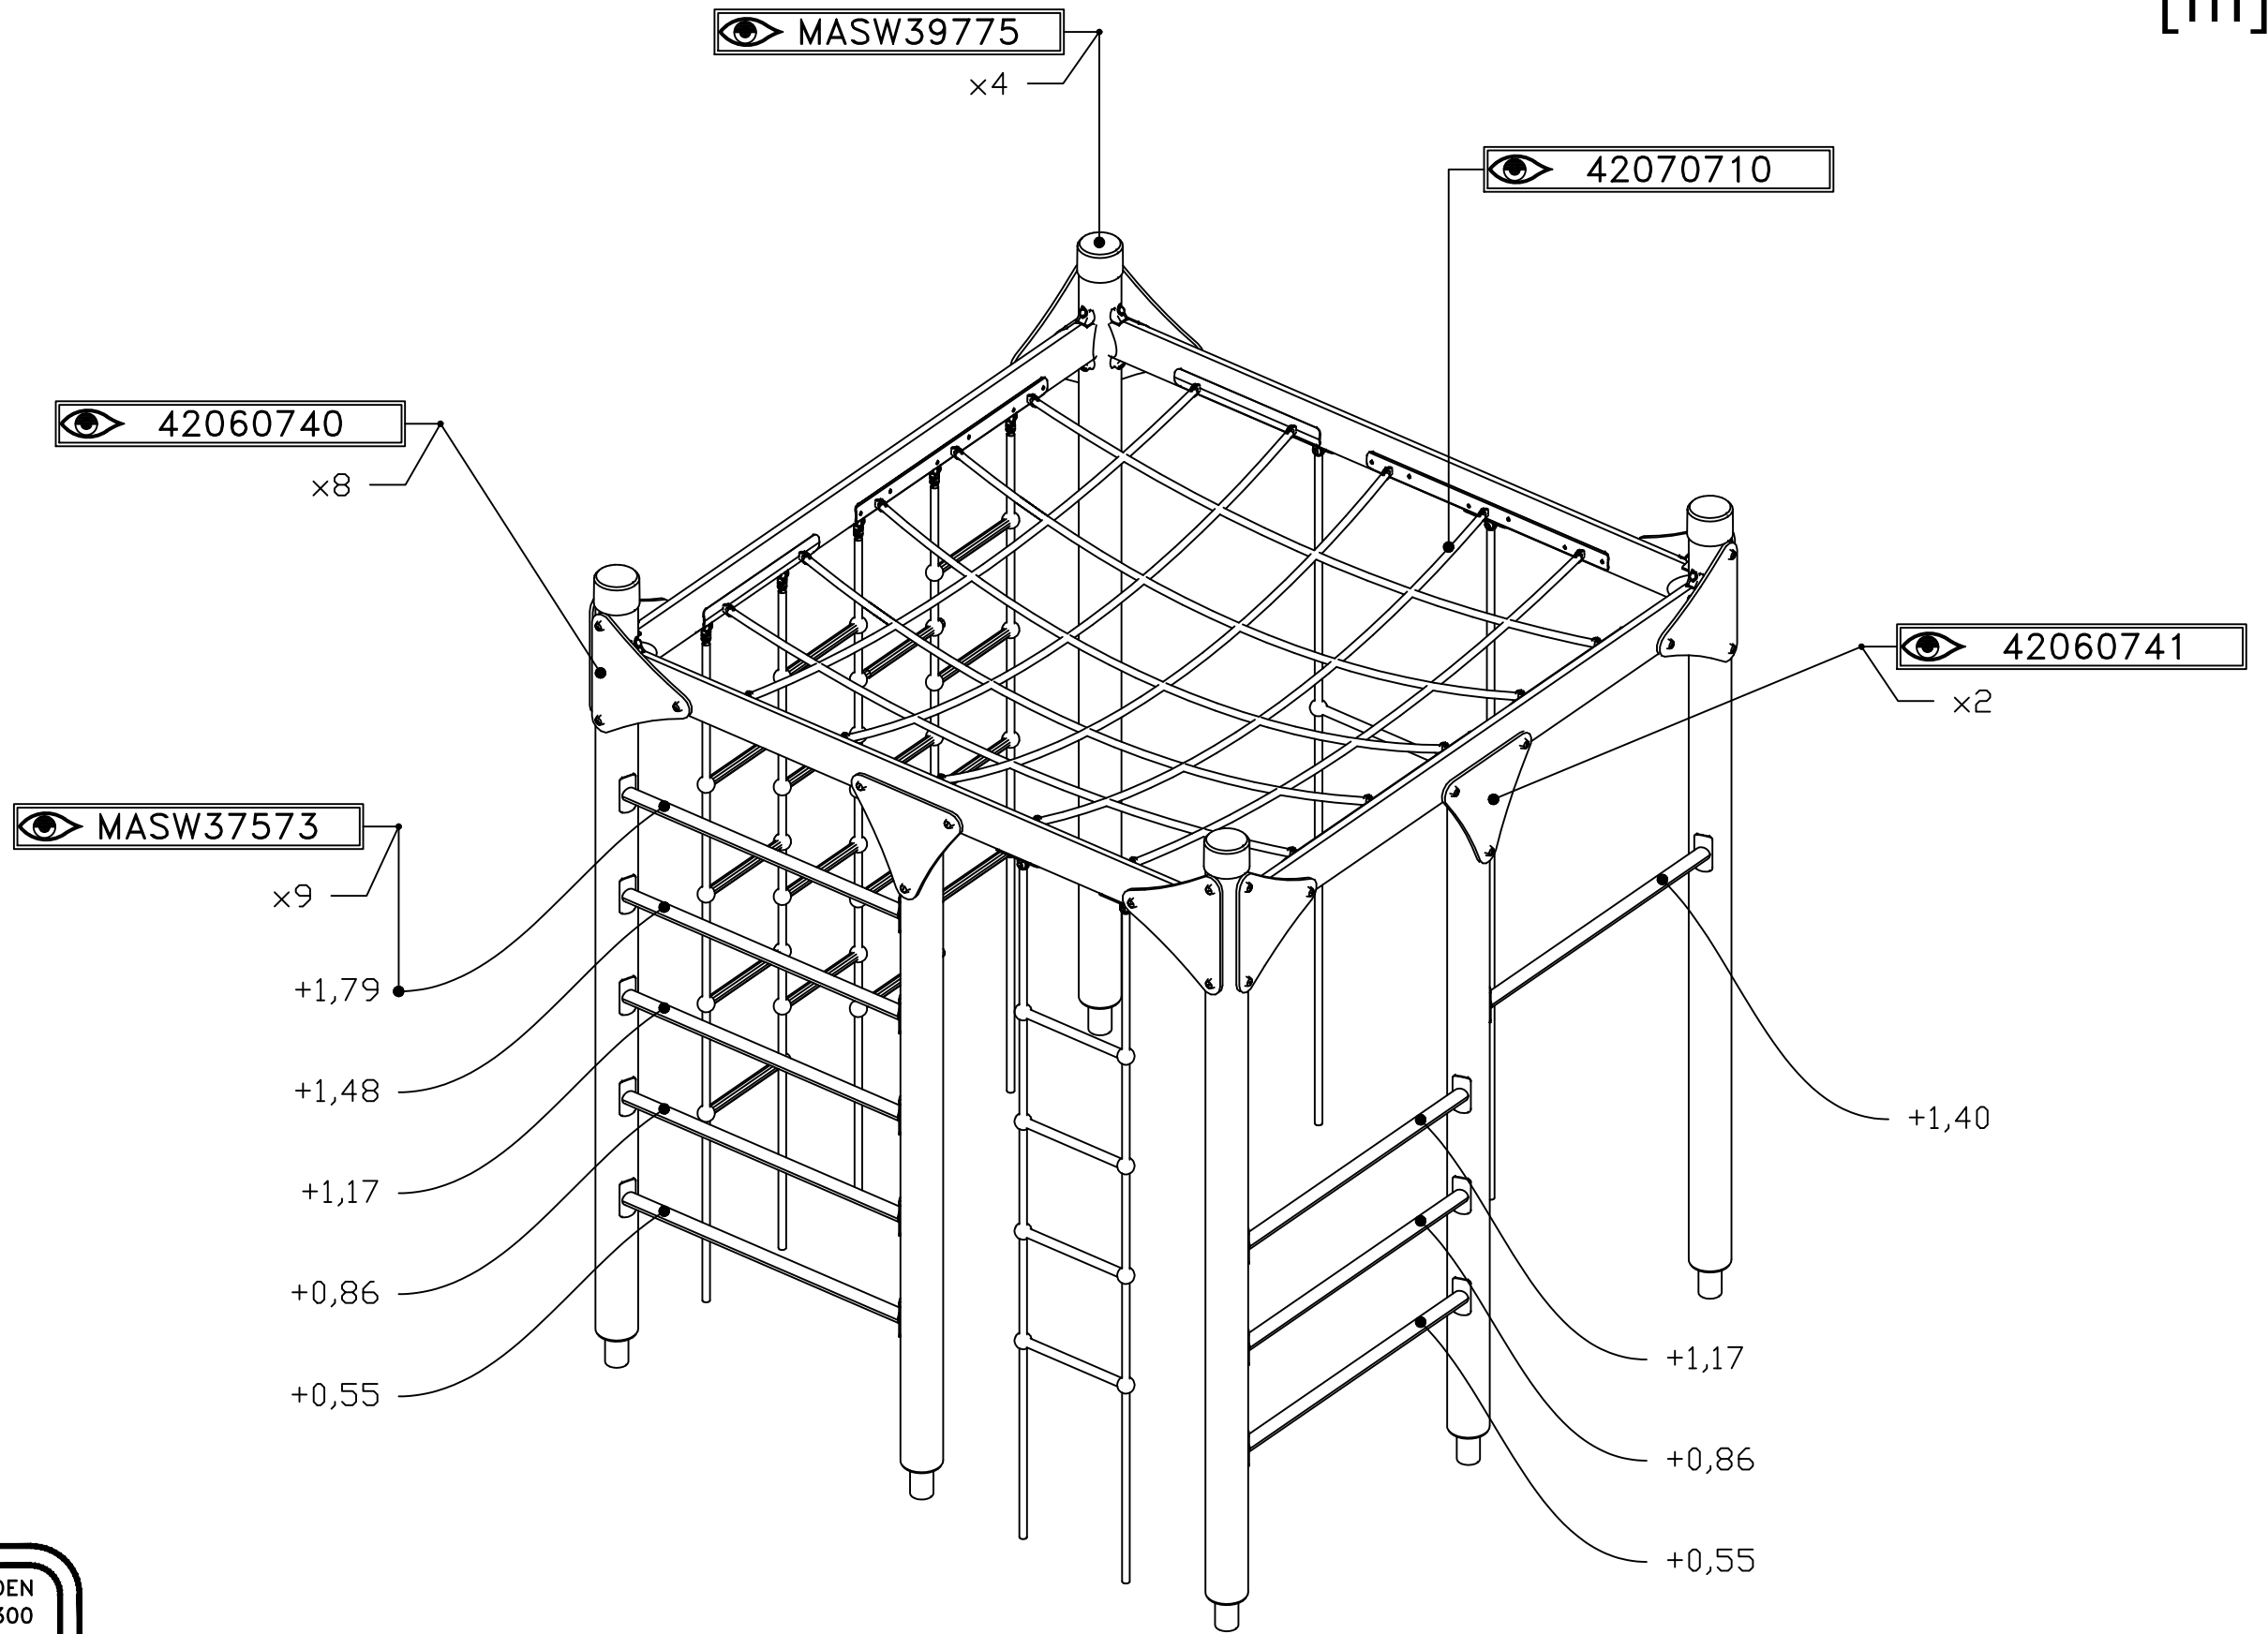

STEP 3

[m]

HAGS ANEBY, SWEDEN
+46(0)380-47300
www.hags.com

UniPlay Cixtona
MASW65189
4/4

JW JW 2022-11-07 1