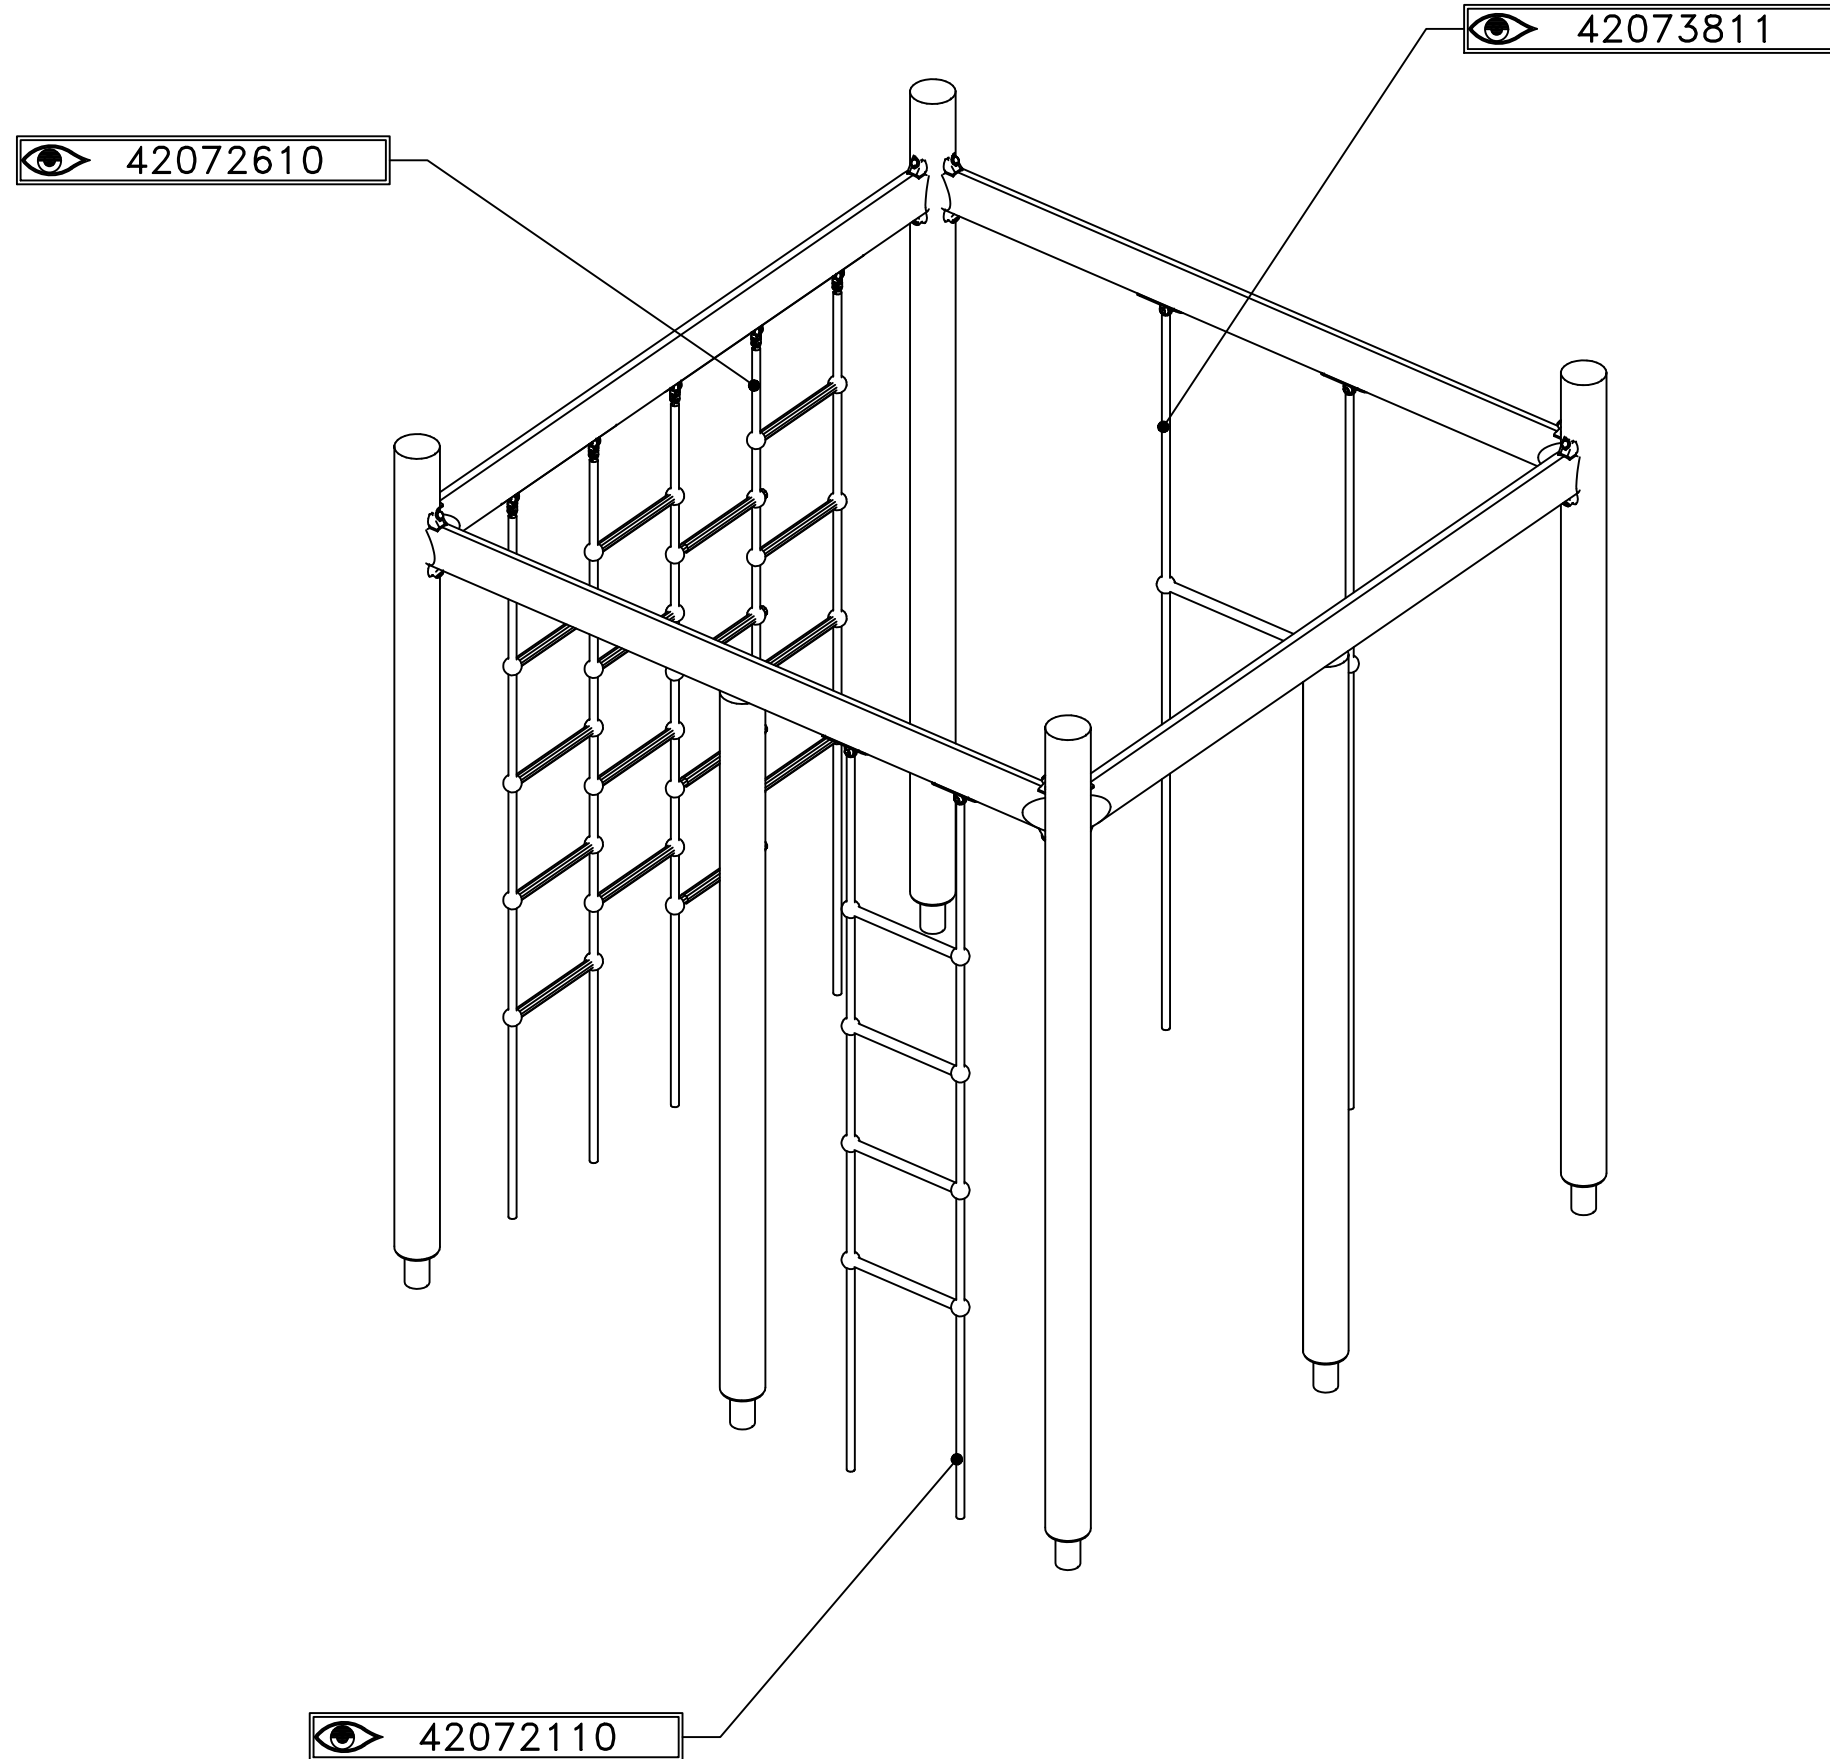

HAGS UniPlay Cixtona MASW65189 SE 1(3)

STEP 1

[m]

HAGS ANEBY, SWEDEN
+46(0)380-47300
www.hags.com

UniPlay Cixtona
MASW65189
2/4

Home JW Eye JW 2022-11-07 1

STEP 2

[m]