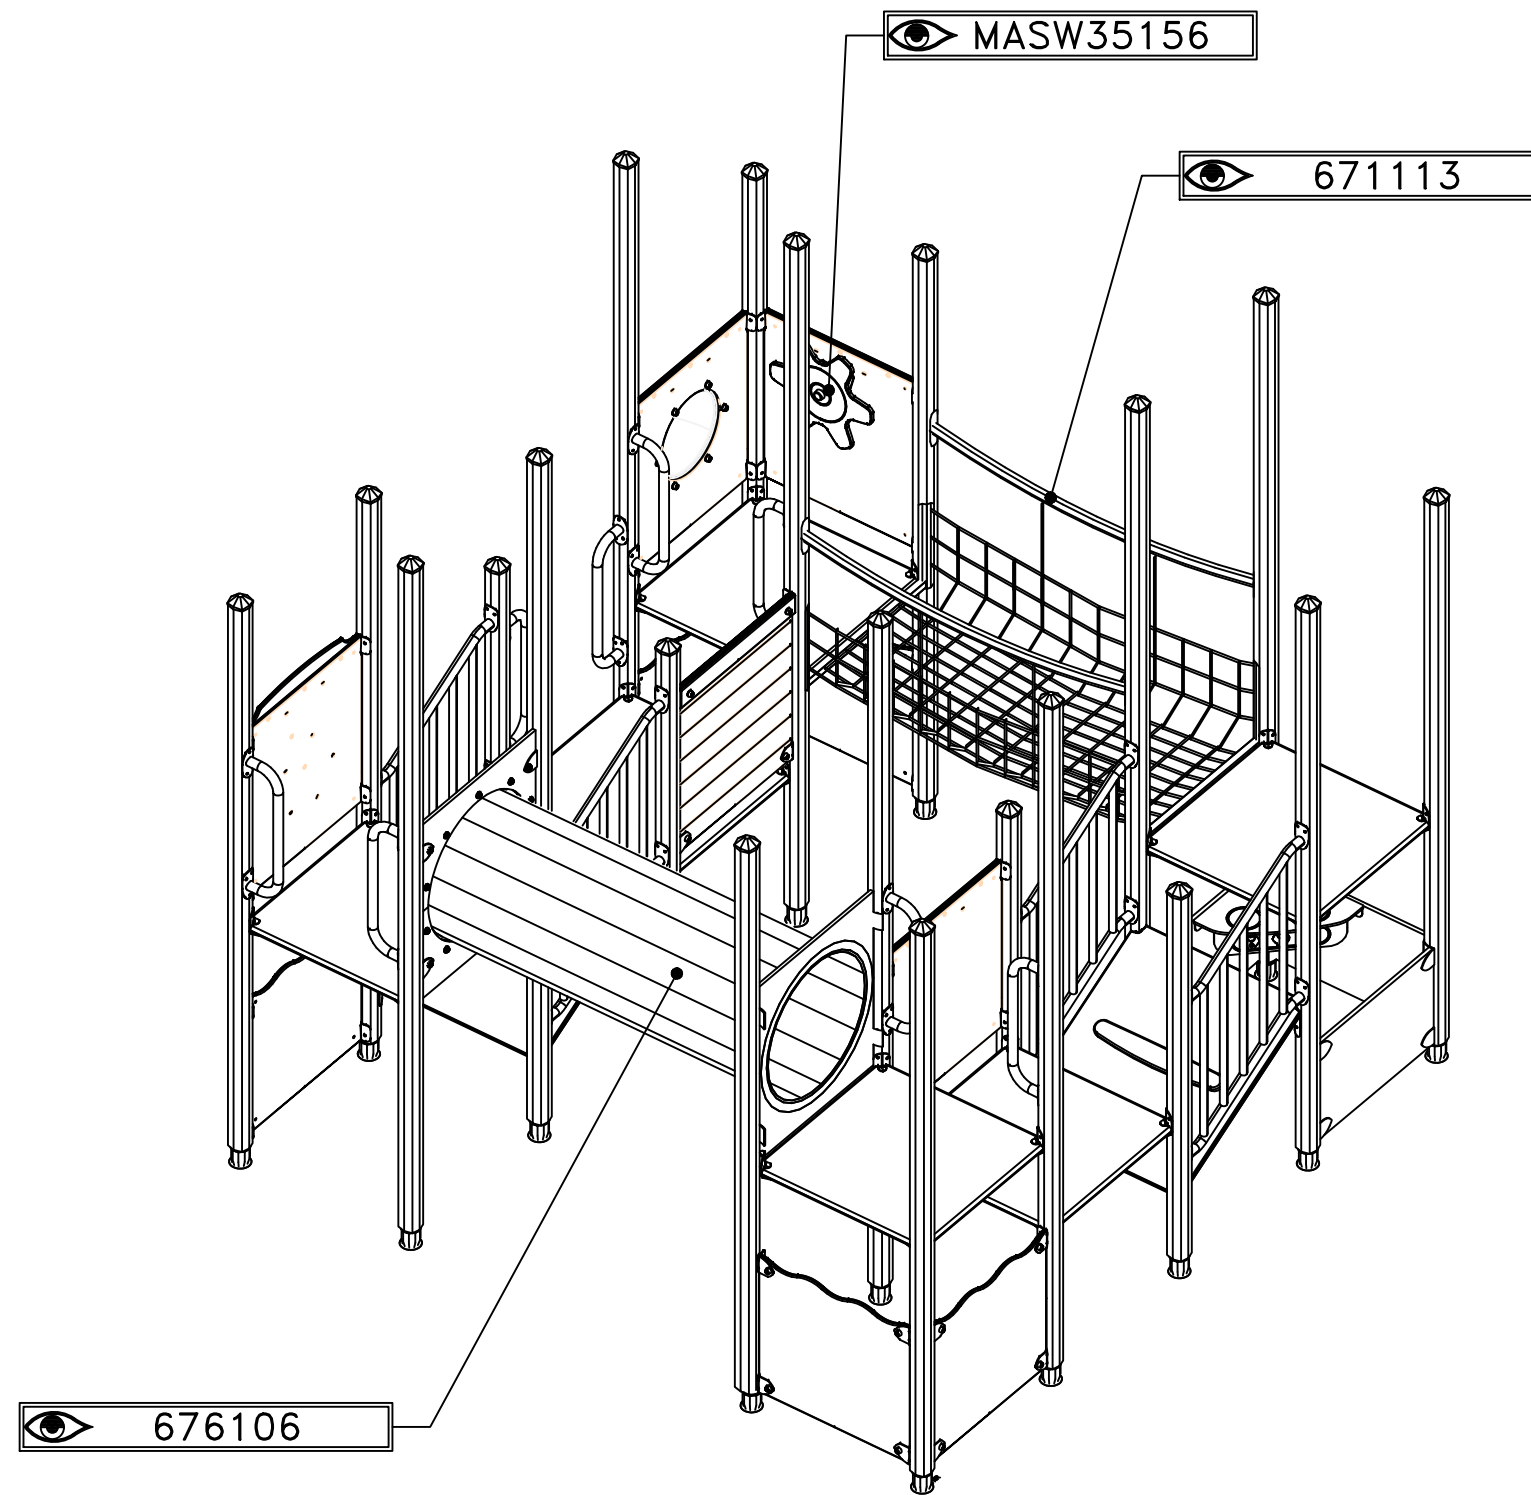

STEP 5

HAGS ANEBY, SWEDEN
+46(0)380-47300
www.hags.com

UniMini Edmund
8057449
6/8

CCW JW 2023-05-15 4