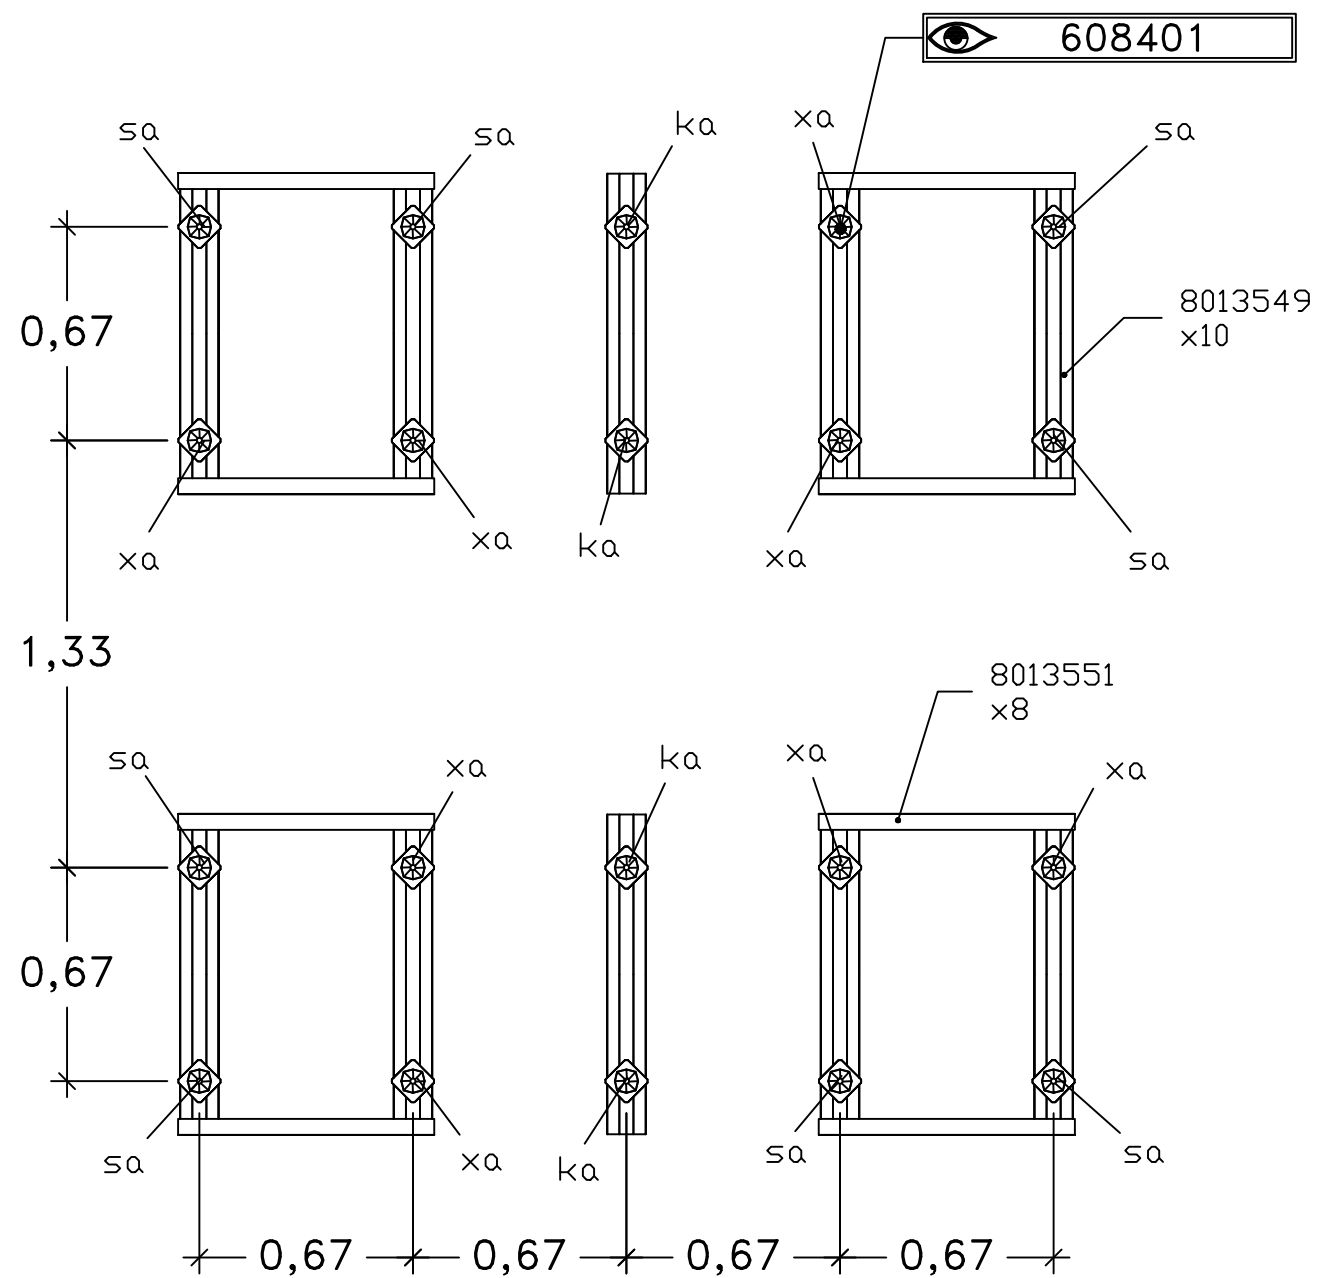

HAGS ANEBY, SWEDEN
+46(0)380-47300
www.hags.com

UniMini Edmund
8057449
1/8

CCW JW 2023-05-15 4

45h

Varje vecka
Every week
Jede Woche
Chaque semaine

Varje säsong
Every season
Jedes Jahr
Chaque saison

Step by Step UNIMINI

1. Check the ground conditions for stability and drainage. If necessary, level the ground and install a drainage system. The drainage system should be installed before the safety surfacing is laid.

2. Check the dimensions of the playground equipment. The dimensions should be checked before the equipment is installed. The dimensions should be checked against the technical drawings.

3. Check the safety surfacing. The safety surfacing should be installed according to the technical drawings. The safety surfacing should be checked for stability and drainage.

4. Check the safety surfacing. The safety surfacing should be installed according to the technical drawings. The safety surfacing should be checked for stability and drainage.

5. Check the safety surfacing. The safety surfacing should be installed according to the technical drawings. The safety surfacing should be checked for stability and drainage.

6. Check the safety surfacing. The safety surfacing should be installed according to the technical drawings. The safety surfacing should be checked for stability and drainage.

1,25m

≥EN 1176
≥CPSC