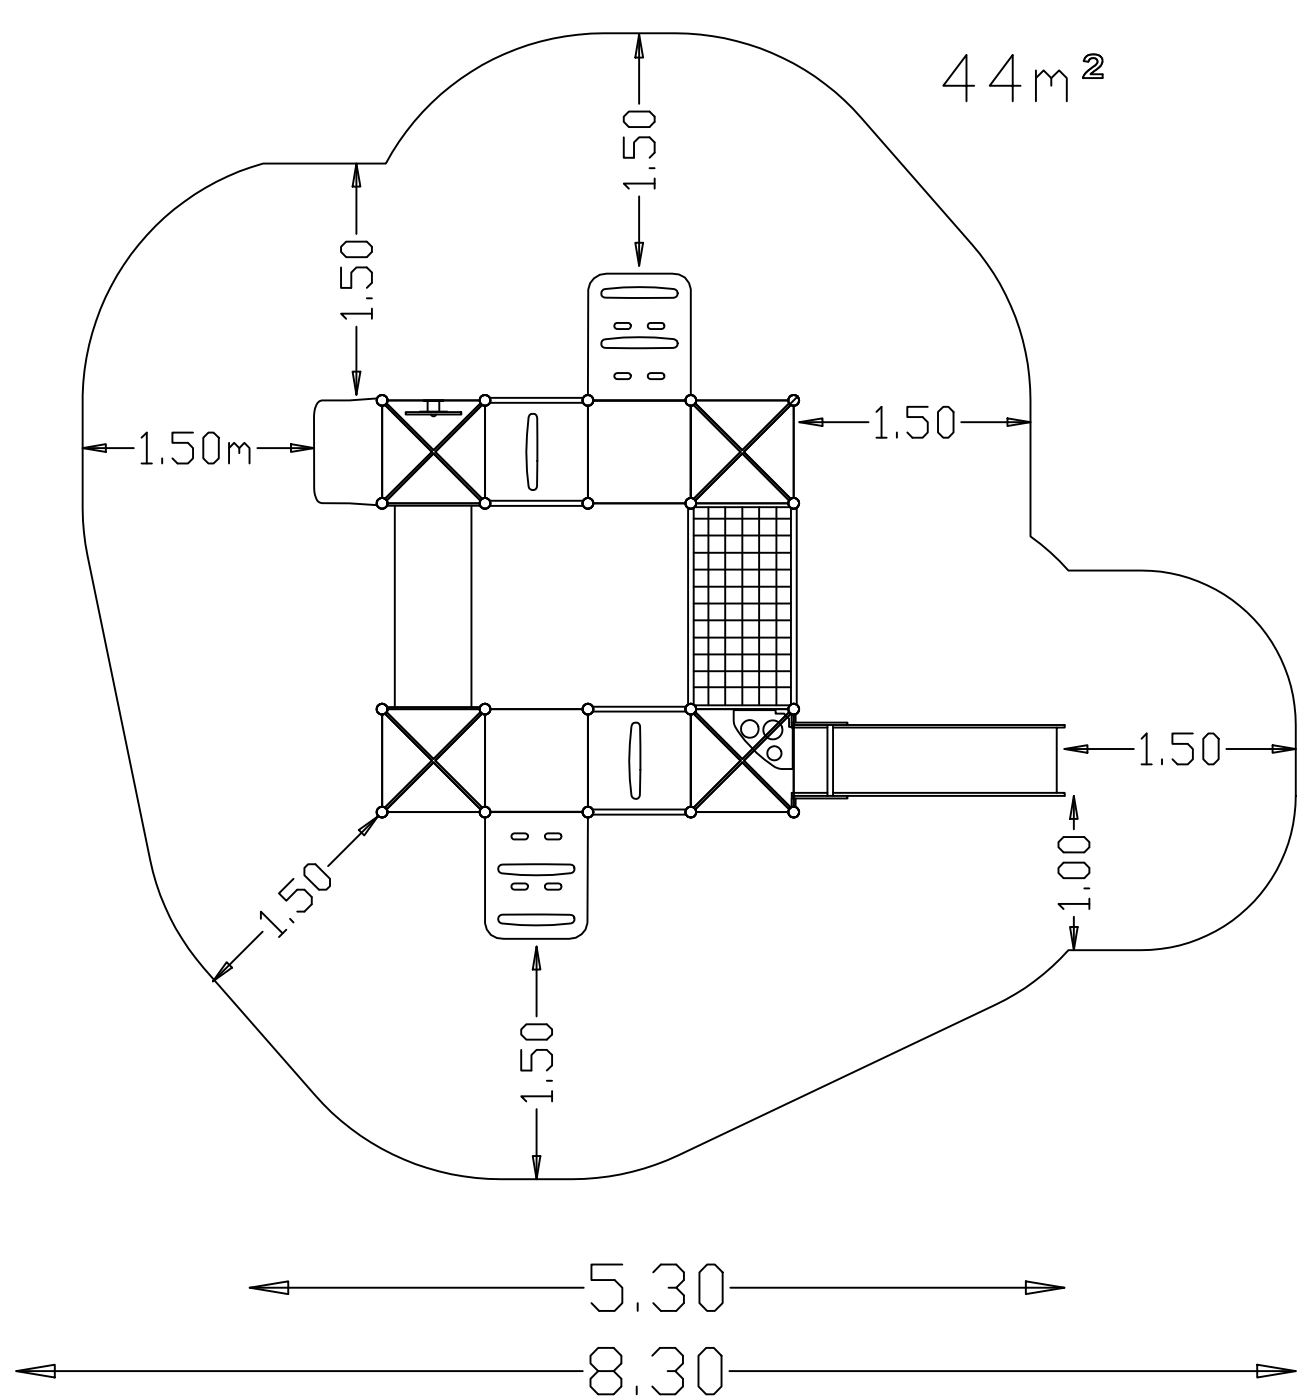

HAGS ANEBY, SWEDEN
+46(0)380-47300
www.hags.com

UniMini Edmund
8057449
1/8

CCW JW 2023-05-15 4

45h

Varje vecka
Every week
Jede Woche
Chaque semaine

Varje säsong
Every season
Jedes Jahr
Chaque saison

Step by Step UNIMINI

1. Check the ground conditions for stability and drainage. If necessary, level the ground and install a drainage system. The drainage system should be installed before the safety surfacing is laid.

2. Check the dimensions of the playground equipment. The dimensions should be checked before the equipment is installed. The dimensions should be checked against the technical drawings.

3. Check the safety surfacing. The safety surfacing should be installed according to the technical drawings. The safety surfacing should be checked for stability and drainage.

4. Check the safety surfacing. The safety surfacing should be installed according to the technical drawings. The safety surfacing should be checked for stability and drainage.

5. Check the safety surfacing. The safety surfacing should be installed according to the technical drawings. The safety surfacing should be checked for stability and drainage.

6. Check the safety surfacing. The safety surfacing should be installed according to the technical drawings. The safety surfacing should be checked for stability and drainage.

1,25m

≥EN 1176
≥CPSC