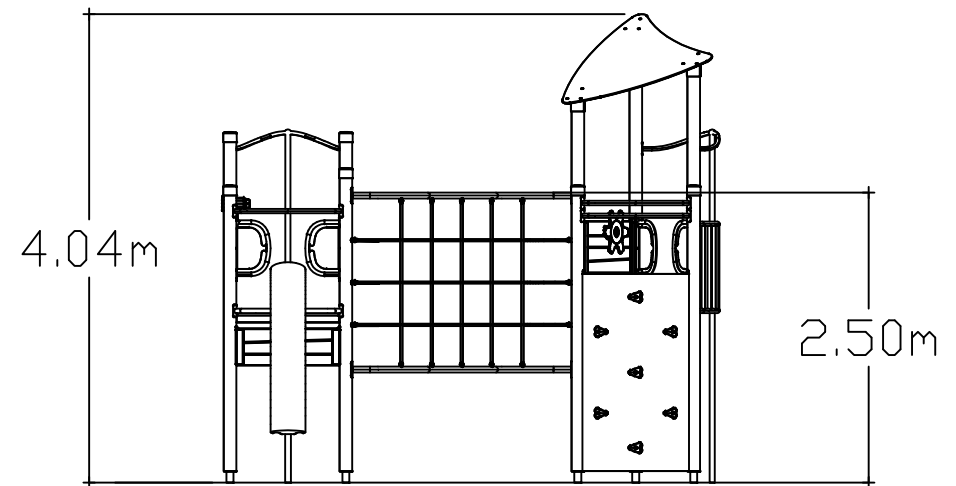

HAGS
UniPlay Abbax
MASW65281
SE 1(3)

FH 2.50m

≥EN 1176
≥CPSC

[m]

HAGS ANEBY, SWEDEN
+46(0)380-47300
www.hags.com

UniPlay Abbax
MASW65281
2/6

JW JW 2022-12-07 1

STEP 1