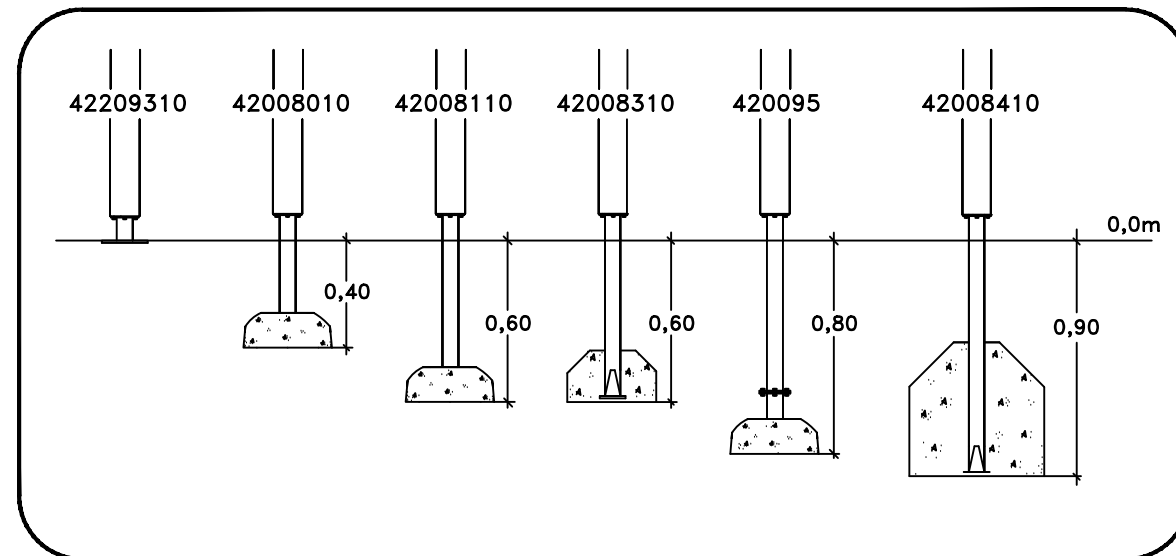

HAGS
UniPlay Abbax
MASW65281
SE 1(3)

FH 2.50m

≥EN 1176
≥CPSC

[m]

HAGS ANEBY, SWEDEN
+46(0)380-47300
www.hags.com

UniPlay Abbax
MASW65281
2/6

JW JW 2022-12-07 1

STEP 1