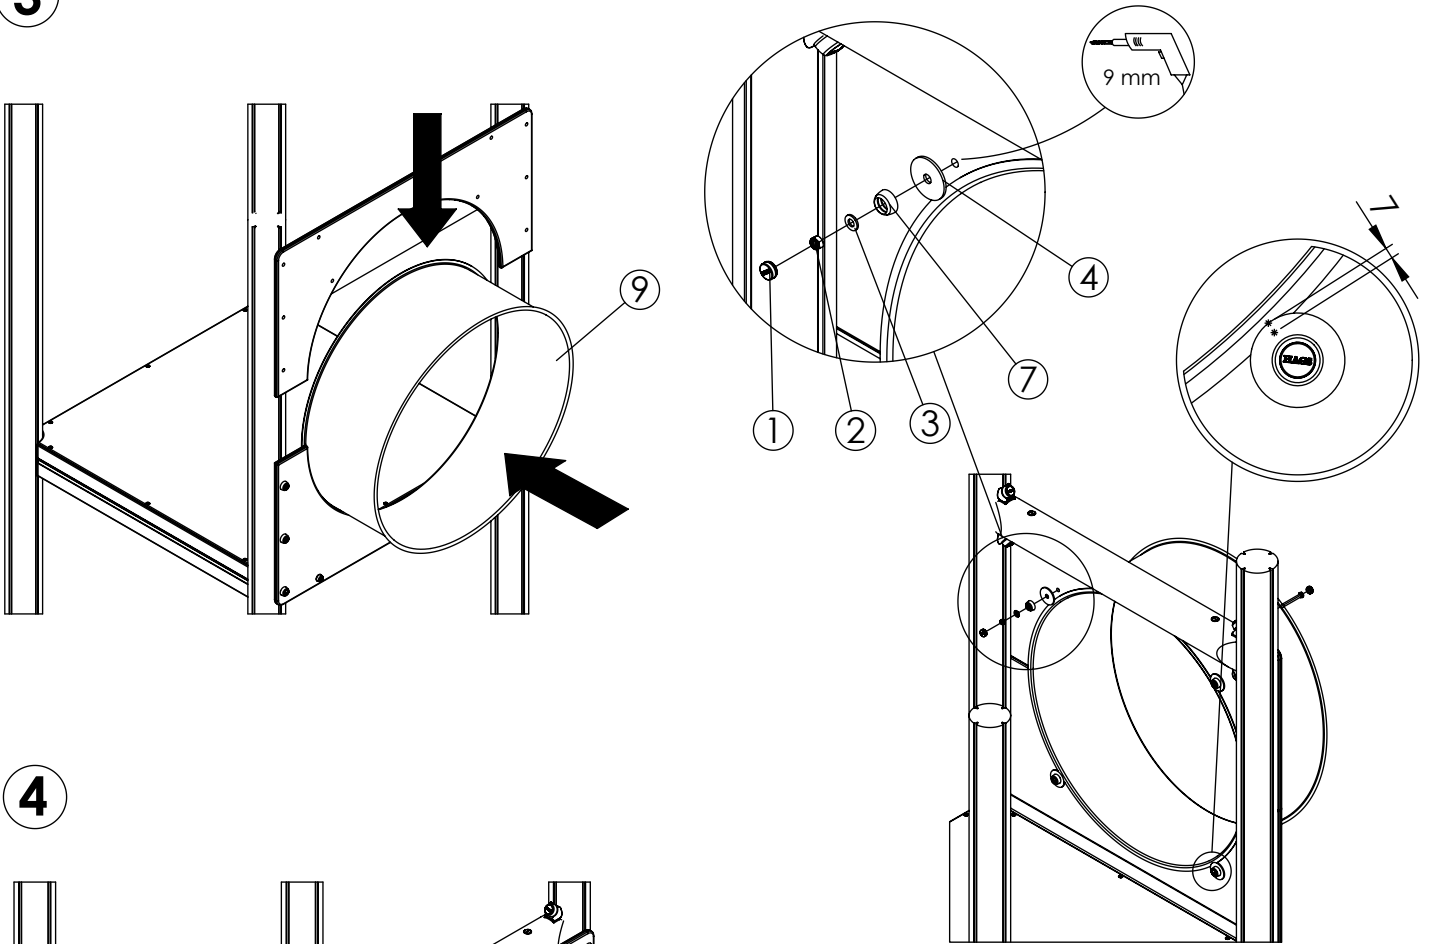

HAGS ANEBY, SWEDEN
+46(0)380-47300
www.hags.com

**Tube Entrance
Wooden Post
MASW61909
1 (3)**

HB PK 2021-08-17 6

3

4

| NR. | Description MA | Item Number | Qty |
|-----|-------------------------------------|--------------------|-----|
| 1 | Cover 8, Ø18x10mm | 8005958 | 12 |
| 2 | Nut, Fujilok-M8-8-RingA2 | 8008795 | 4 |
| 3 | Washer, Bolt cap 9x18x2-ISO4759-3-C | 8008849 | 12 |
| 4 | Ø11x50x3 mm | 326009 | 4 |
| 5 | 55 x 45 mm | 8044118 | 4 |
| 6 | Screw, ISO4017-M8x35-8.8 | 8008348 | 4 |
| 7 | Cap 8 Ø27x11,5 mm | 8005956 | 12 |
| 8 | Screw, wood, DIN571-8x75-8.8 | 8008628 | 8 |
| 9 | Tube entrance | 8002597 8002596 | 1 |

HAGS ANEBY, SWEDEN
+46(0)380-47300
www.hags.com

**Tube Entrance
Wooden Post
MASW61909
2 (3)**

HB PK 2021-08-17 6

| NR. | Description MA | Item Number | Qty |
|-----|-------------------------------------|-----------------|-----|
| 1 | 810 x 419 mm | 153836/15383610 | 2 |
| 2 | Screw, ISO4014-M10x100-8.8 | 8008393 | 4 |
| 3 | Washer Ø11x18x2 mm | 326015 | 8 |
| 4 | 152 x 87 mm | 260237 | 2 |
| 5 | Ø43 x 11,5 mm | 260236 | 4 |
| 6 | Washer, Bolt cap 9x18x2-ISO4759-3-C | 8008849 | 4 |
| 7 | MRX-TT M6x20 mm | 8008523 | 4 |
| 8 | Nut, ISO7042-M10-8 | 8042810 | 4 |