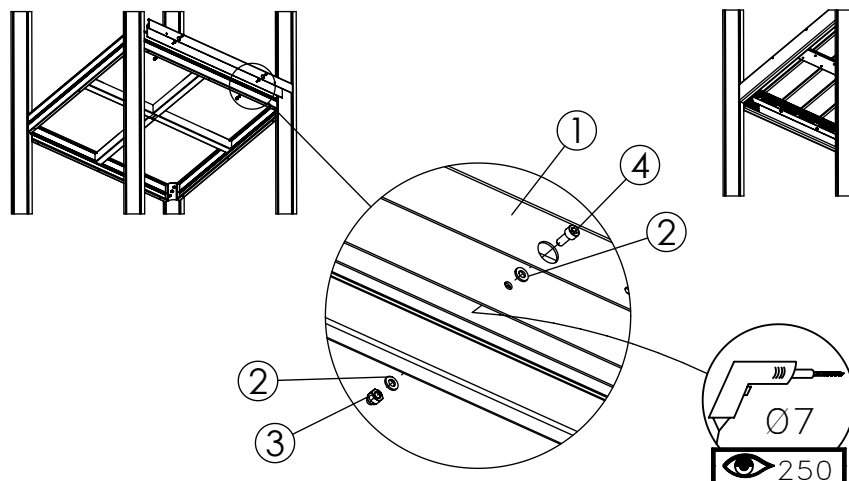

1 A HPL DECK

1 B WOODEN DECK

2 HPL & WOODEN DECK

| NR. | Description MA | Item Number | Qty |
|-----|---|---------------------|-----|
| 1 | 943x70 mm | 8066109 | 1 |
| 2 | Washer ISO7089-6.4x12x1.6 | 8008845 | 4 |
| 3 | Nut, DIN986-M6-8 | 8008752 | 2 |
| 4 | Screw, ISO4762-M6x14-8.8 | 8008469 | 2 |
| 5 | Screw, TKT 6x30-8.8 | 8008697 | 2 |
| 6 | Cap 8 Ø27x11,5 mm | 8005956 | 6 |
| 7 | Washer, Bolt cap 9x18x2-ISO4759-3-C | 8008849 | 6 |
| 8 | Screw, wood, DIN571-8x75-8.8 | 8008628 | 6 |
| 9 | Cover 8, Ø18x10mm | 8005958 | 6 |
| 10 | Ø10 x 15 mm | 8005955 | 2 |
| 11 | Cap M6 Ø21x9mm | 8005954 (261803) | 4 |
| 12 | Washer, Bolt cap 6.4x14x1.6-ISO4759-3-C | 8008848 | 4 |
| 13 | Screw, ISO4014-M6x30-8.8 | 8008334 | 2 |
| 14 | Nut, ISO7042-M6-8 | 8042808 | 2 |
| 15 | Cover M6, Ø15x10mm | 8005952 (261801) | 4 |

HAGS ANEBY, SWEDEN
+46(0)380-47300
www.hags.com

**Tube Entrance
Wooden Post
MASW61909
1 (3)**

HB PK 2021-08-17 6

3

4

| NR. | Description MA | Item Number | Qty |
|-----|-------------------------------------|--------------------|-----|
| 1 | Cover 8, Ø18x10mm | 8005958 | 12 |
| 2 | Nut, Fujilok-M8-8-RingA2 | 8008795 | 4 |
| 3 | Washer, Bolt cap 9x18x2-ISO4759-3-C | 8008849 | 12 |
| 4 | Ø11x50x3 mm | 326009 | 4 |
| 5 | 55 x 45 mm | 8044118 | 4 |
| 6 | Screw, ISO4017-M8x35-8.8 | 8008348 | 4 |
| 7 | Cap 8 Ø27x11,5 mm | 8005956 | 12 |
| 8 | Screw, wood, DIN571-8x75-8.8 | 8008628 | 8 |
| 9 | Tube entrance | 8002597 8002596 | 1 |