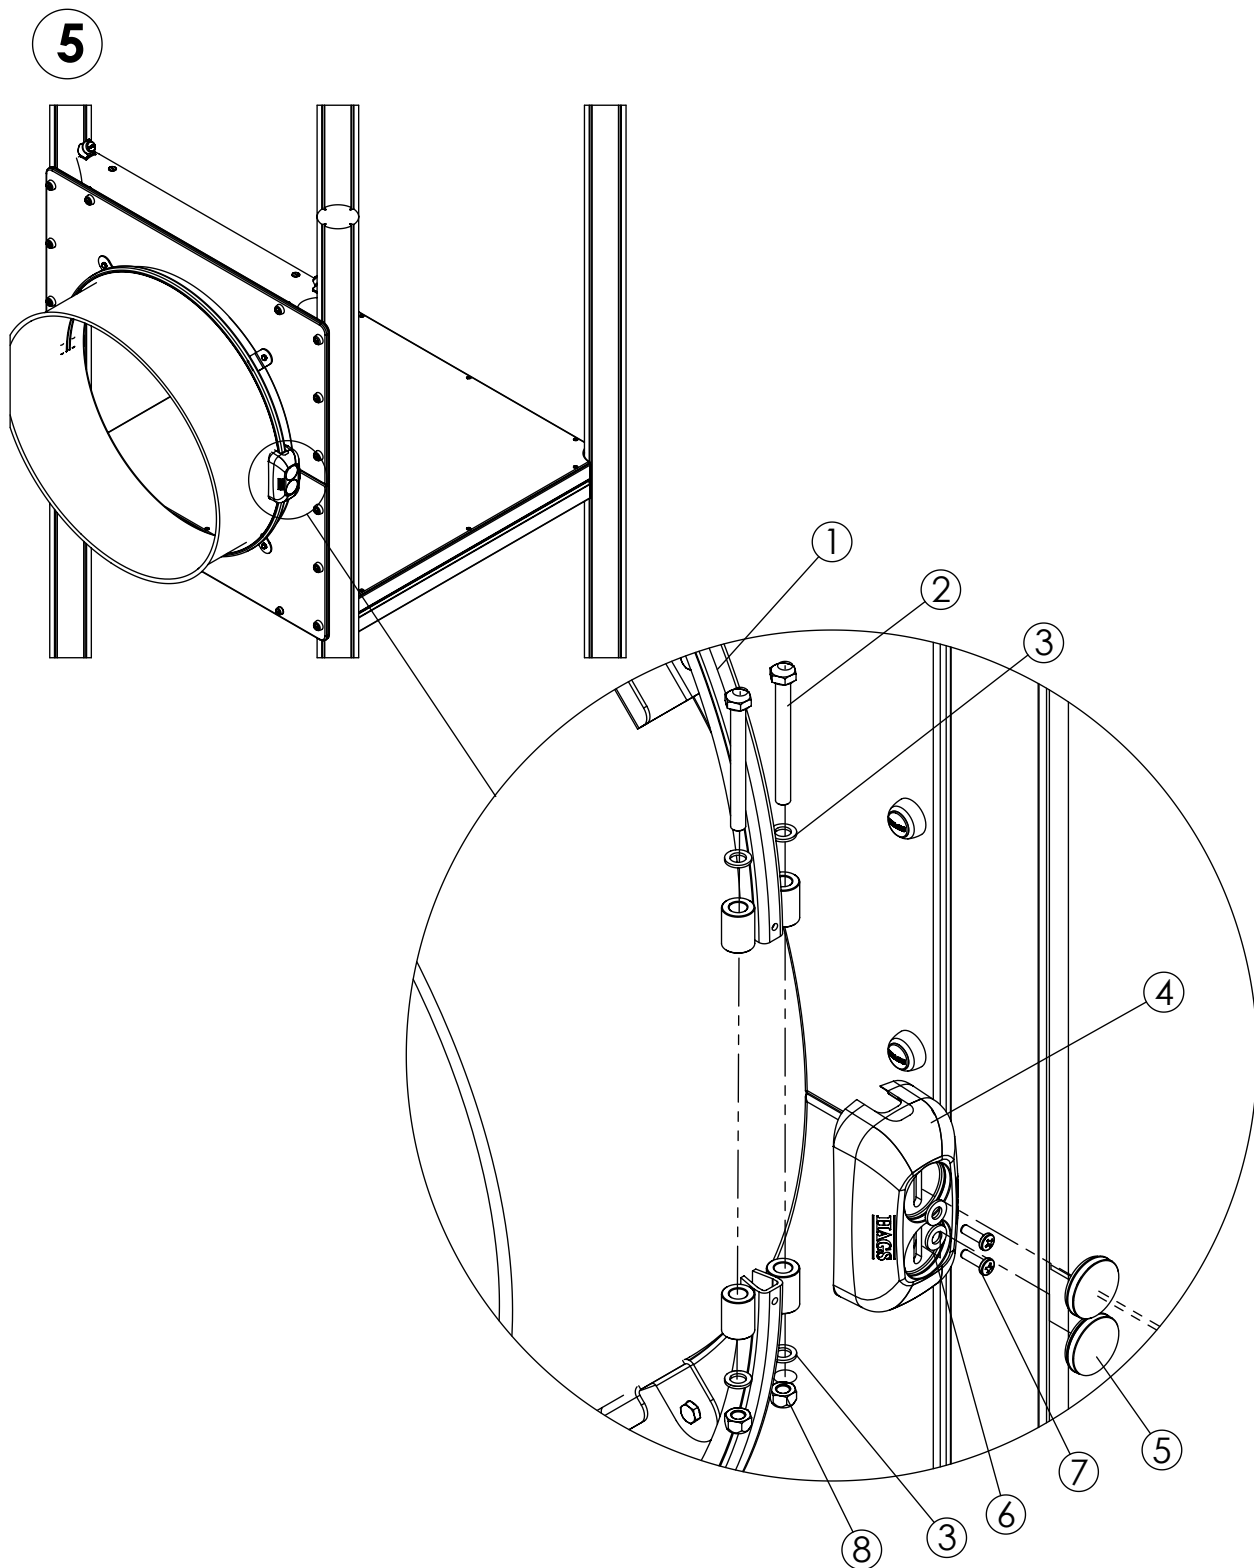

HAGS ANEBY, SWEDEN
+46(0)380-47300
www.hags.com

**Tube Entrance
Wooden Post
MASW61909
1 (3)**

HB PK 2021-08-17 6

3

4

| NR. | Description MA | Item Number | Qty |
|-----|-------------------------------------|--------------------|-----|
| 1 | Cover 8, Ø18x10mm | 8005958 | 12 |
| 2 | Nut, Fujilok-M8-8-RingA2 | 8008795 | 4 |
| 3 | Washer, Bolt cap 9x18x2-ISO4759-3-C | 8008849 | 12 |
| 4 | Ø11x50x3 mm | 326009 | 4 |
| 5 | 55 x 45 mm | 8044118 | 4 |
| 6 | Screw, ISO4017-M8x35-8.8 | 8008348 | 4 |
| 7 | Cap 8 Ø27x11,5 mm | 8005956 | 12 |
| 8 | Screw, wood, DIN571-8x75-8.8 | 8008628 | 8 |
| 9 | Tube entrance | 8002597 8002596 | 1 |

HAGS ANEBY, SWEDEN
+46(0)380-47300
www.hags.com

**Tube Entrance
Wooden Post
MASW61909
2 (3)**

HB PK 2021-08-17 6

| NR. | Description MA | Item Number | Qty |
|-----|-------------------------------------|-----------------|-----|
| 1 | 810 x 419 mm | 153836/15383610 | 2 |
| 2 | Screw, ISO4014-M10x100-8.8 | 8008393 | 4 |
| 3 | Washer Ø11x18x2 mm | 326015 | 8 |
| 4 | 152 x 87 mm | 260237 | 2 |
| 5 | Ø43 x 11,5 mm | 260236 | 4 |
| 6 | Washer, Bolt cap 9x18x2-ISO4759-3-C | 8008849 | 4 |
| 7 | MRX-TT M6x20 mm | 8008523 | 4 |
| 8 | Nut, ISO7042-M10-8 | 8042810 | 4 |