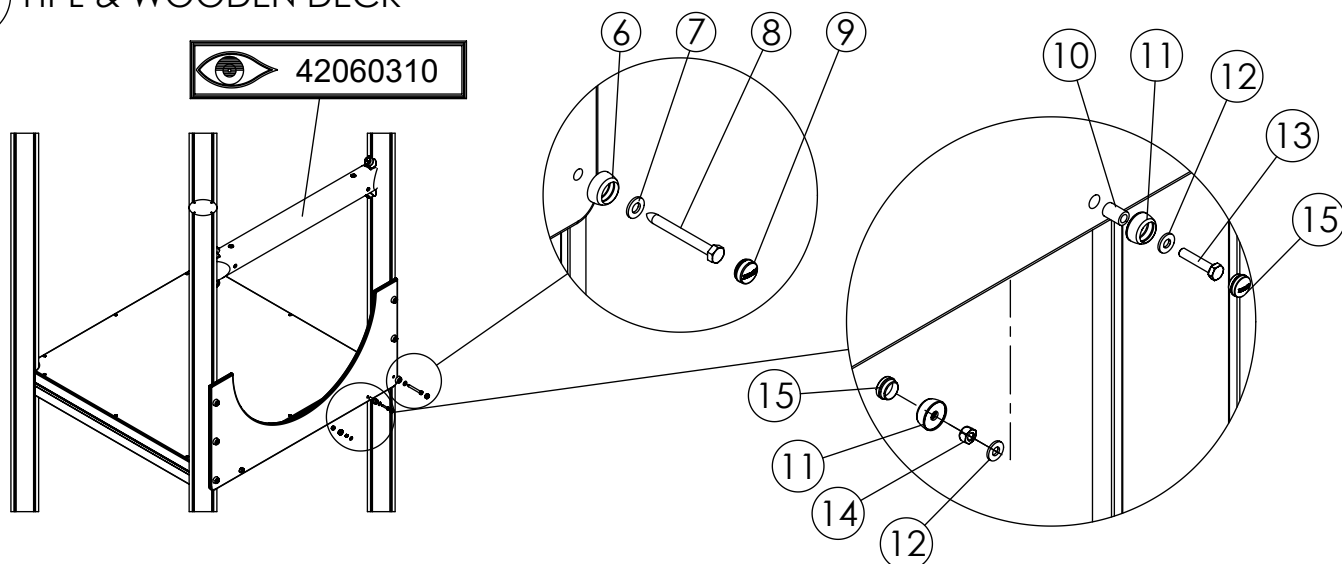

2 HPL & WOODEN DECK

NR.	Description MA	Item Number	Qty
1	943x70 mm	8066109	1
2	Washer ISO7089-6.4x12x1.6	8008845	4
3	Nut, DIN986-M6-8	8008752	2
4	Screw, ISO4762-M6x14-8.8	8008469	2
5	Screw, TKT 6x30-8.8	8008697	2
6	Cap 8 Ø27x11,5 mm	8005956	6
7	Washer, Bolt cap 9x18x2-ISO4759-3-C	8008849	6
8	Screw, wood, DIN571-8x75-8.8	8008628	6
9	Cover 8, Ø18x10mm	8005958	6
10	Ø10 x 15 mm	8005955	2
11	Cap M6 Ø21x9mm	8005954 (261803)	4
12	Washer, Bolt cap 6.4x14x1.6-ISO4759-3-C	8008848	4
13	Screw, ISO4014-M6x30-8.8	8008334	2
14	Nut, ISO7042-M6-8	8042808	2
15	Cover M6, Ø15x10mm	8005952 (261801)	4