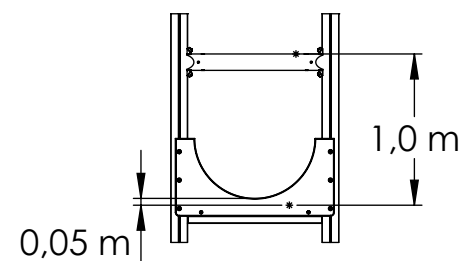

1 A HPL DECK

1 B WOODEN DECK

2 HPL & WOODEN DECK

| NR. | Description MA | Item Number | Qty |
|-----|---|---------------------|-----|
| 1 | 943x70 mm | 8066109 | 1 |
| 2 | Washer ISO7089-6.4x12x1.6 | 8008845 | 4 |
| 3 | Nut, DIN986-M6-8 | 8008752 | 2 |
| 4 | Screw, ISO4762-M6x14-8.8 | 8008469 | 2 |
| 5 | Screw, TKT 6x30-8.8 | 8008697 | 2 |
| 6 | Cap 8 Ø27x11,5 mm | 8005956 | 6 |
| 7 | Washer, Bolt cap 9x18x2-ISO4759-3-C | 8008849 | 6 |
| 8 | Screw, wood, DIN571-8x75-8.8 | 8008628 | 6 |
| 9 | Cover 8, Ø18x10mm | 8005958 | 6 |
| 10 | Ø10 x 15 mm | 8005955 | 2 |
| 11 | Cap M6 Ø21x9mm | 8005954 (261803) | 4 |
| 12 | Washer, Bolt cap 6.4x14x1.6-ISO4759-3-C | 8008848 | 4 |
| 13 | Screw, ISO4014-M6x30-8.8 | 8008334 | 2 |
| 14 | Nut, ISO7042-M6-8 | 8042808 | 2 |
| 15 | Cover M6, Ø15x10mm | 8005952 (261801) | 4 |

HAGS ANEBY, SWEDEN
+46(0)380-47300
www.hags.com

**Tube Entrance
Wooden Post
MASW61909
2 (3)**

HB PK 2021-08-17 6

| NR. | Description MA | Item Number | Qty |
|-----|-------------------------------------|-----------------|-----|
| 1 | 810 x 419 mm | 153836/15383610 | 2 |
| 2 | Screw, ISO4014-M10x100-8.8 | 8008393 | 4 |
| 3 | Washer Ø11x18x2 mm | 326015 | 8 |
| 4 | 152 x 87 mm | 260237 | 2 |
| 5 | Ø43 x 11,5 mm | 260236 | 4 |
| 6 | Washer, Bolt cap 9x18x2-ISO4759-3-C | 8008849 | 4 |
| 7 | MRX-TT M6x20 mm | 8008523 | 4 |
| 8 | Nut, ISO7042-M10-8 | 8042810 | 4 |