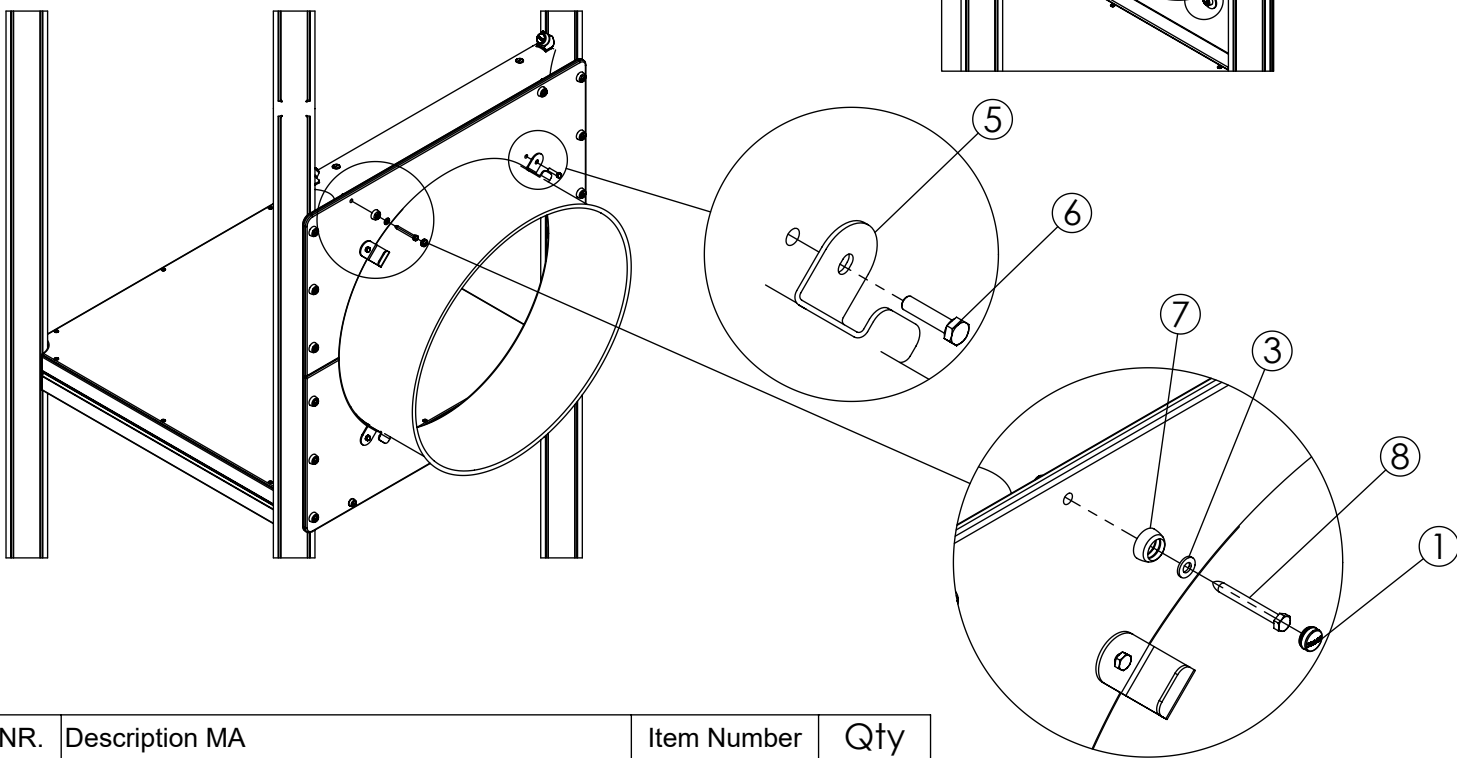

HAGS ANEBY, SWEDEN
+46(0)380-47300
www.hags.com

**Tube Entrance
Wooden Post
MASW61909
1 (3)**

HB PK 2021-08-17 6

3

4

| NR. | Description MA | Item Number | Qty |
|-----|-------------------------------------|--------------------|-----|
| 1 | Cover 8, Ø18x10mm | 8005958 | 12 |
| 2 | Nut, Fujilok-M8-8-RingA2 | 8008795 | 4 |
| 3 | Washer, Bolt cap 9x18x2-ISO4759-3-C | 8008849 | 12 |
| 4 | Ø11x50x3 mm | 326009 | 4 |
| 5 | 55 x 45 mm | 8044118 | 4 |
| 6 | Screw, ISO4017-M8x35-8.8 | 8008348 | 4 |
| 7 | Cap 8 Ø27x11,5 mm | 8005956 | 12 |
| 8 | Screw, wood, DIN571-8x75-8.8 | 8008628 | 8 |
| 9 | Tube entrance | 8002597 8002596 | 1 |

HAGS ANEBY, SWEDEN
+46(0)380-47300
www.hags.com

**Tube Entrance
Wooden Post
MASW61909
2 (3)**

HB PK 2021-08-17 6

| NR. | Description MA | Item Number | Qty |
|-----|-------------------------------------|-----------------|-----|
| 1 | 810 x 419 mm | 153836/15383610 | 2 |
| 2 | Screw, ISO4014-M10x100-8.8 | 8008393 | 4 |
| 3 | Washer Ø11x18x2 mm | 326015 | 8 |
| 4 | 152 x 87 mm | 260237 | 2 |
| 5 | Ø43 x 11,5 mm | 260236 | 4 |
| 6 | Washer, Bolt cap 9x18x2-ISO4759-3-C | 8008849 | 4 |
| 7 | MRX-TT M6x20 mm | 8008523 | 4 |
| 8 | Nut, ISO7042-M10-8 | 8042810 | 4 |