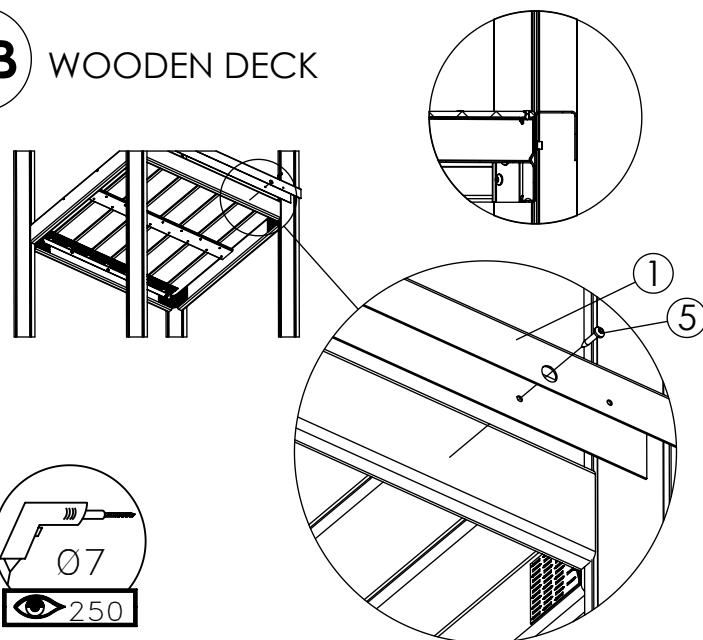

1 A HPL DECK

1 B WOODEN DECK

2 HPL & WOODEN DECK

| NR. | Description MA | Item Number | Qty |
|-----|---|---------------------|-----|
| 1 | 943x70 mm | 8066109 | 1 |
| 2 | Washer ISO7089-6.4x12x1.6 | 8008845 | 4 |
| 3 | Nut, DIN986-M6-8 | 8008752 | 2 |
| 4 | Screw, ISO4762-M6x14-8.8 | 8008469 | 2 |
| 5 | Screw, TKT 6x30-8.8 | 8008697 | 2 |
| 6 | Cap 8 Ø27x11,5 mm | 8005956 | 6 |
| 7 | Washer, Bolt cap 9x18x2-ISO4759-3-C | 8008849 | 6 |
| 8 | Screw, wood, DIN571-8x75-8.8 | 8008628 | 6 |
| 9 | Cover 8, Ø18x10mm | 8005958 | 6 |
| 10 | Ø10 x 15 mm | 8005955 | 2 |
| 11 | Cap M6 Ø21x9mm | 8005954 (261803) | 4 |
| 12 | Washer, Bolt cap 6.4x14x1.6-ISO4759-3-C | 8008848 | 4 |
| 13 | Screw, ISO4014-M6x30-8.8 | 8008334 | 2 |
| 14 | Nut, ISO7042-M6-8 | 8042808 | 2 |
| 15 | Cover M6, Ø15x10mm | 8005952 (261801) | 4 |

HAGS ANEBY, SWEDEN
+46(0)380-47300
www.hags.com

**Tube Entrance
Wooden Post
MASW61909
1 (3)**

HB PK 2021-08-17 6

3

4

| NR. | Description MA | Item Number | Qty |
|-----|-------------------------------------|--------------------|-----|
| 1 | Cover 8, Ø18x10mm | 8005958 | 12 |
| 2 | Nut, Fujilok-M8-8-RingA2 | 8008795 | 4 |
| 3 | Washer, Bolt cap 9x18x2-ISO4759-3-C | 8008849 | 12 |
| 4 | Ø11x50x3 mm | 326009 | 4 |
| 5 | 55 x 45 mm | 8044118 | 4 |
| 6 | Screw, ISO4017-M8x35-8.8 | 8008348 | 4 |
| 7 | Cap 8 Ø27x11,5 mm | 8005956 | 12 |
| 8 | Screw, wood, DIN571-8x75-8.8 | 8008628 | 8 |
| 9 | Tube entrance | 8002597 8002596 | 1 |