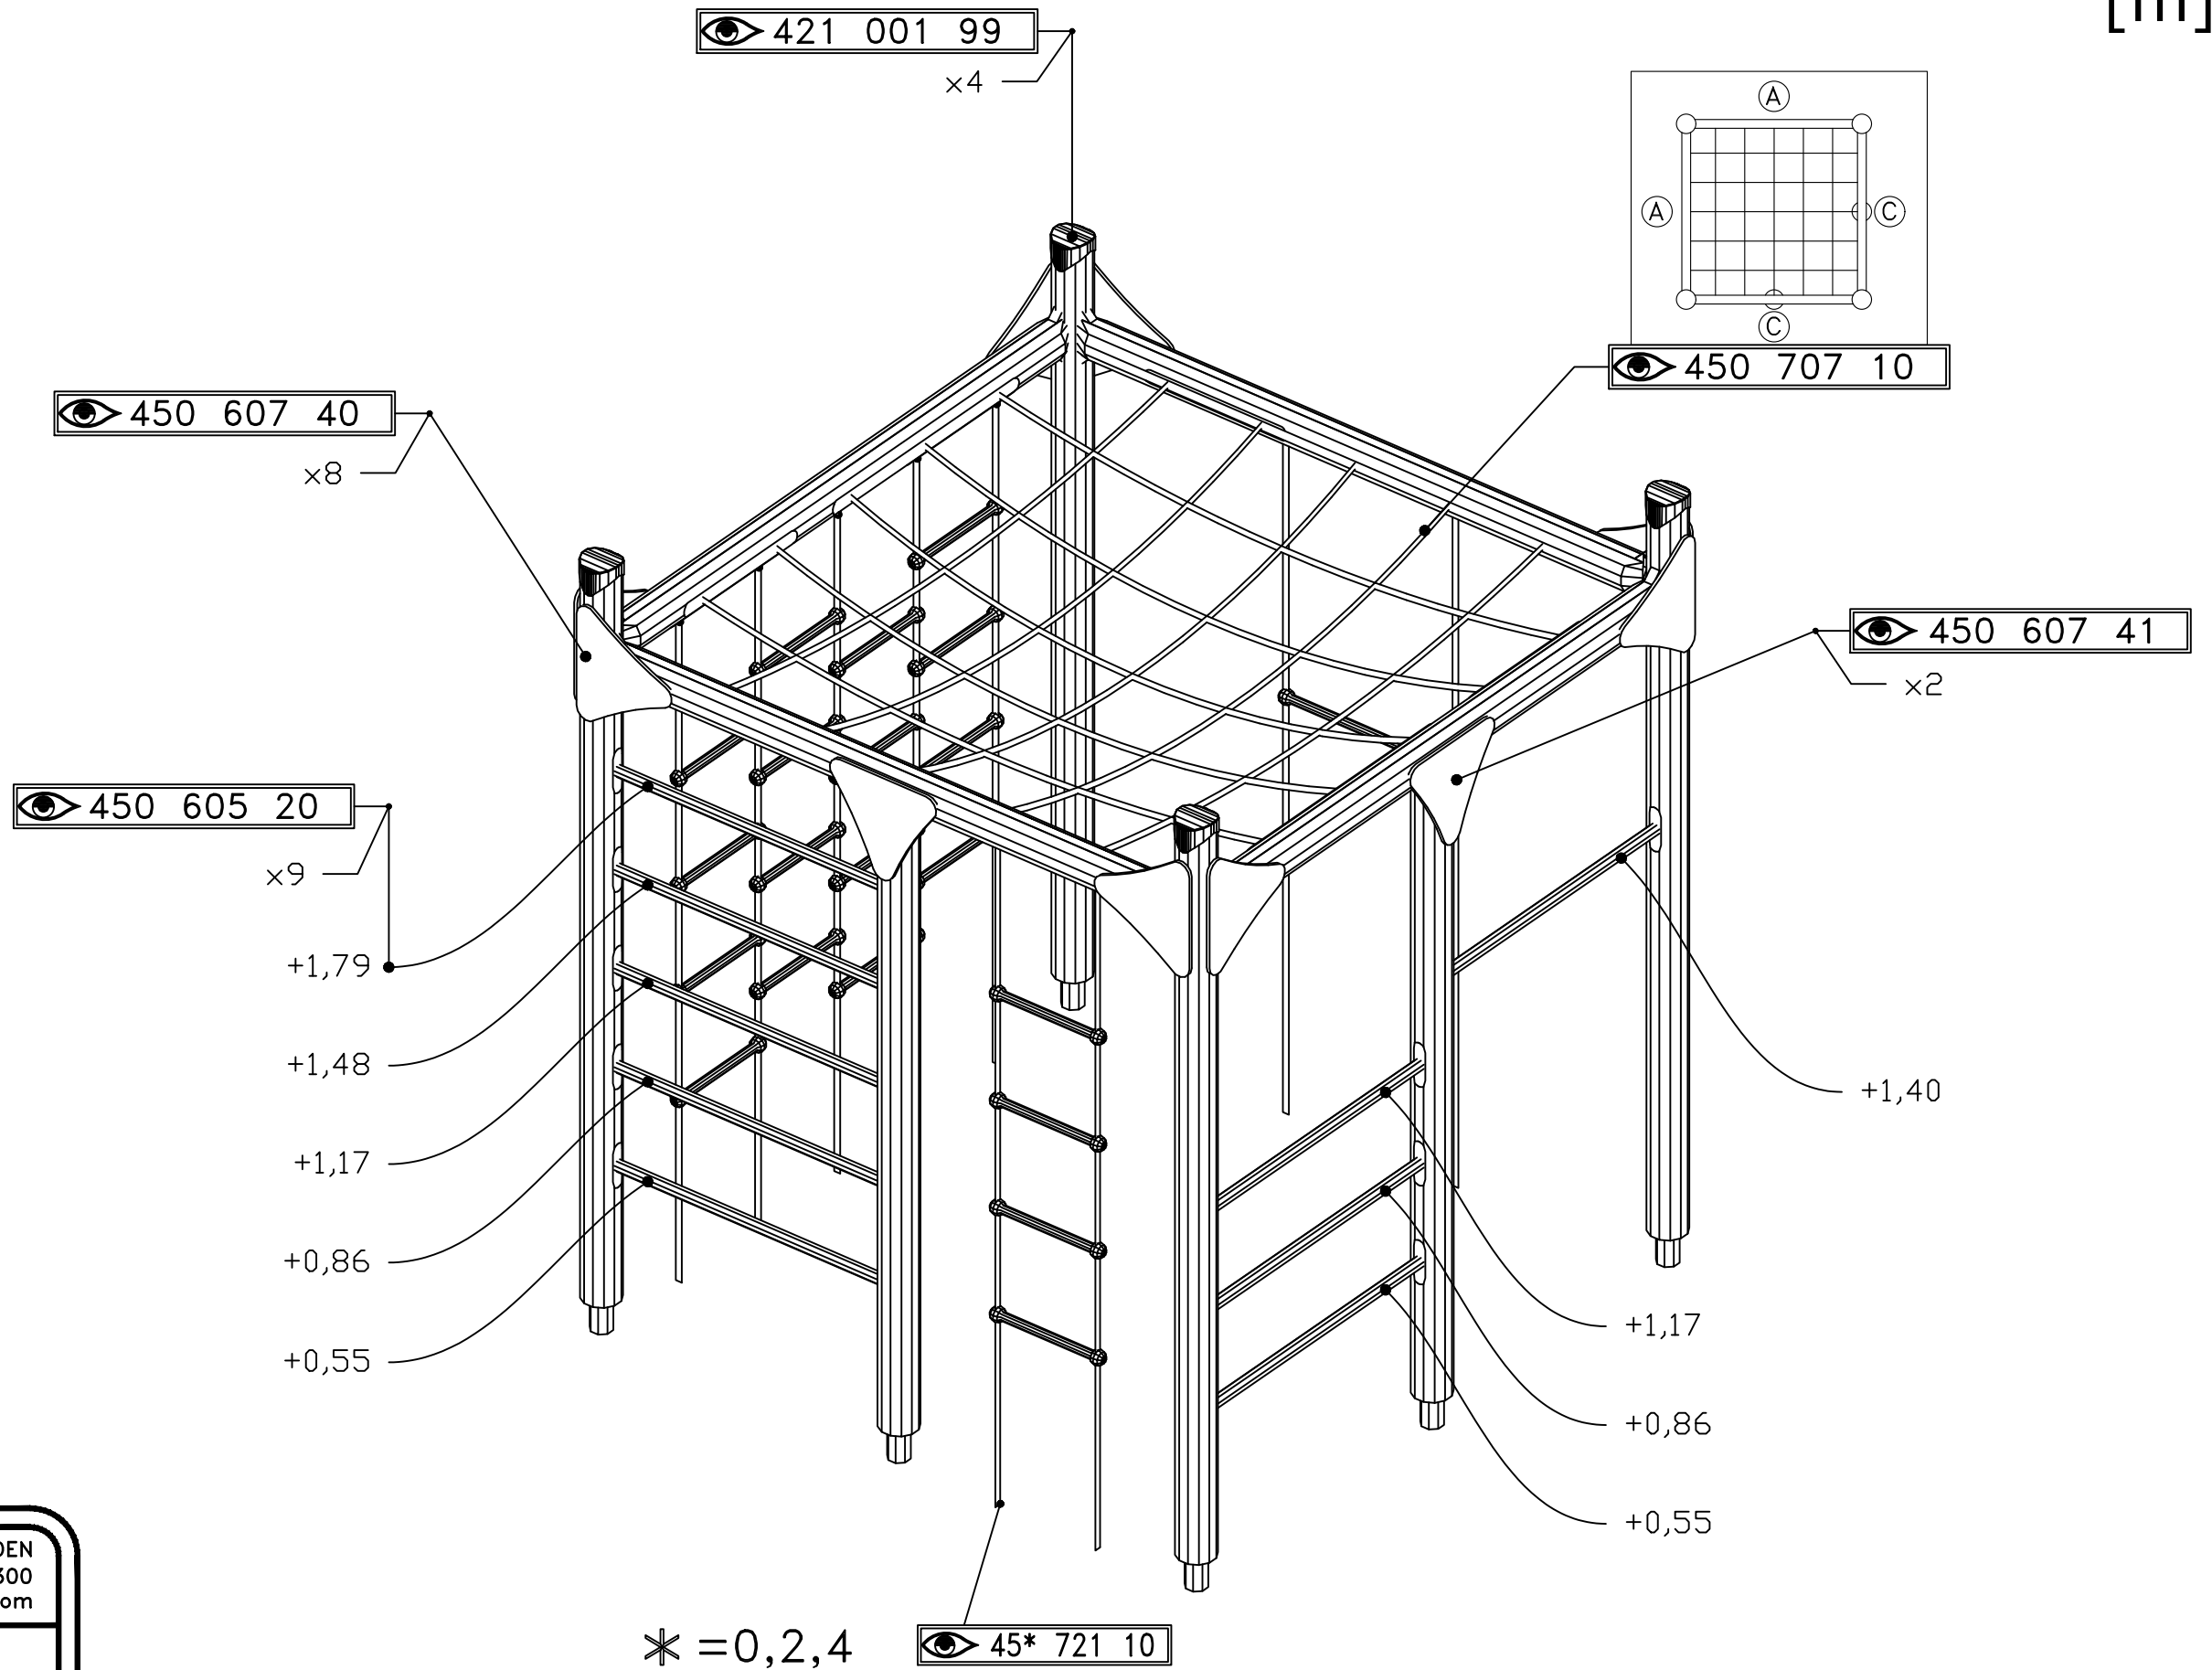

STEP 3

[m]

HAGS ANEBY, SWEDEN
+46(0)380-47300
www.hags.com

UniPlay Birro
400575
4/4

JW JW 2022-11-08 8