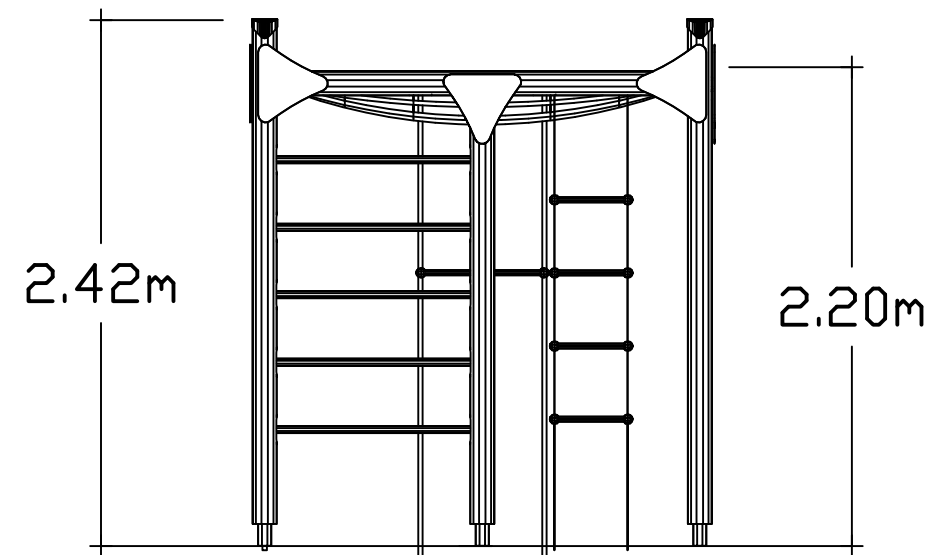

HAGS ANEBY, SWEDEN
+46(0)380-47300
www.hags.com

UniPlay Birro
400575
1/4

JW JW 2022-11-08 8

20h

Varje vecka
Every week
Jede woche
Chaque semaine

Varje säsong
Every season
Jedes Jahr
Chaque saison

Step by Step UniPlay

1
2
3
4

WIKIPEDEJA

HAGS

UniPlay Birro
MASW65189
SE 1(3)