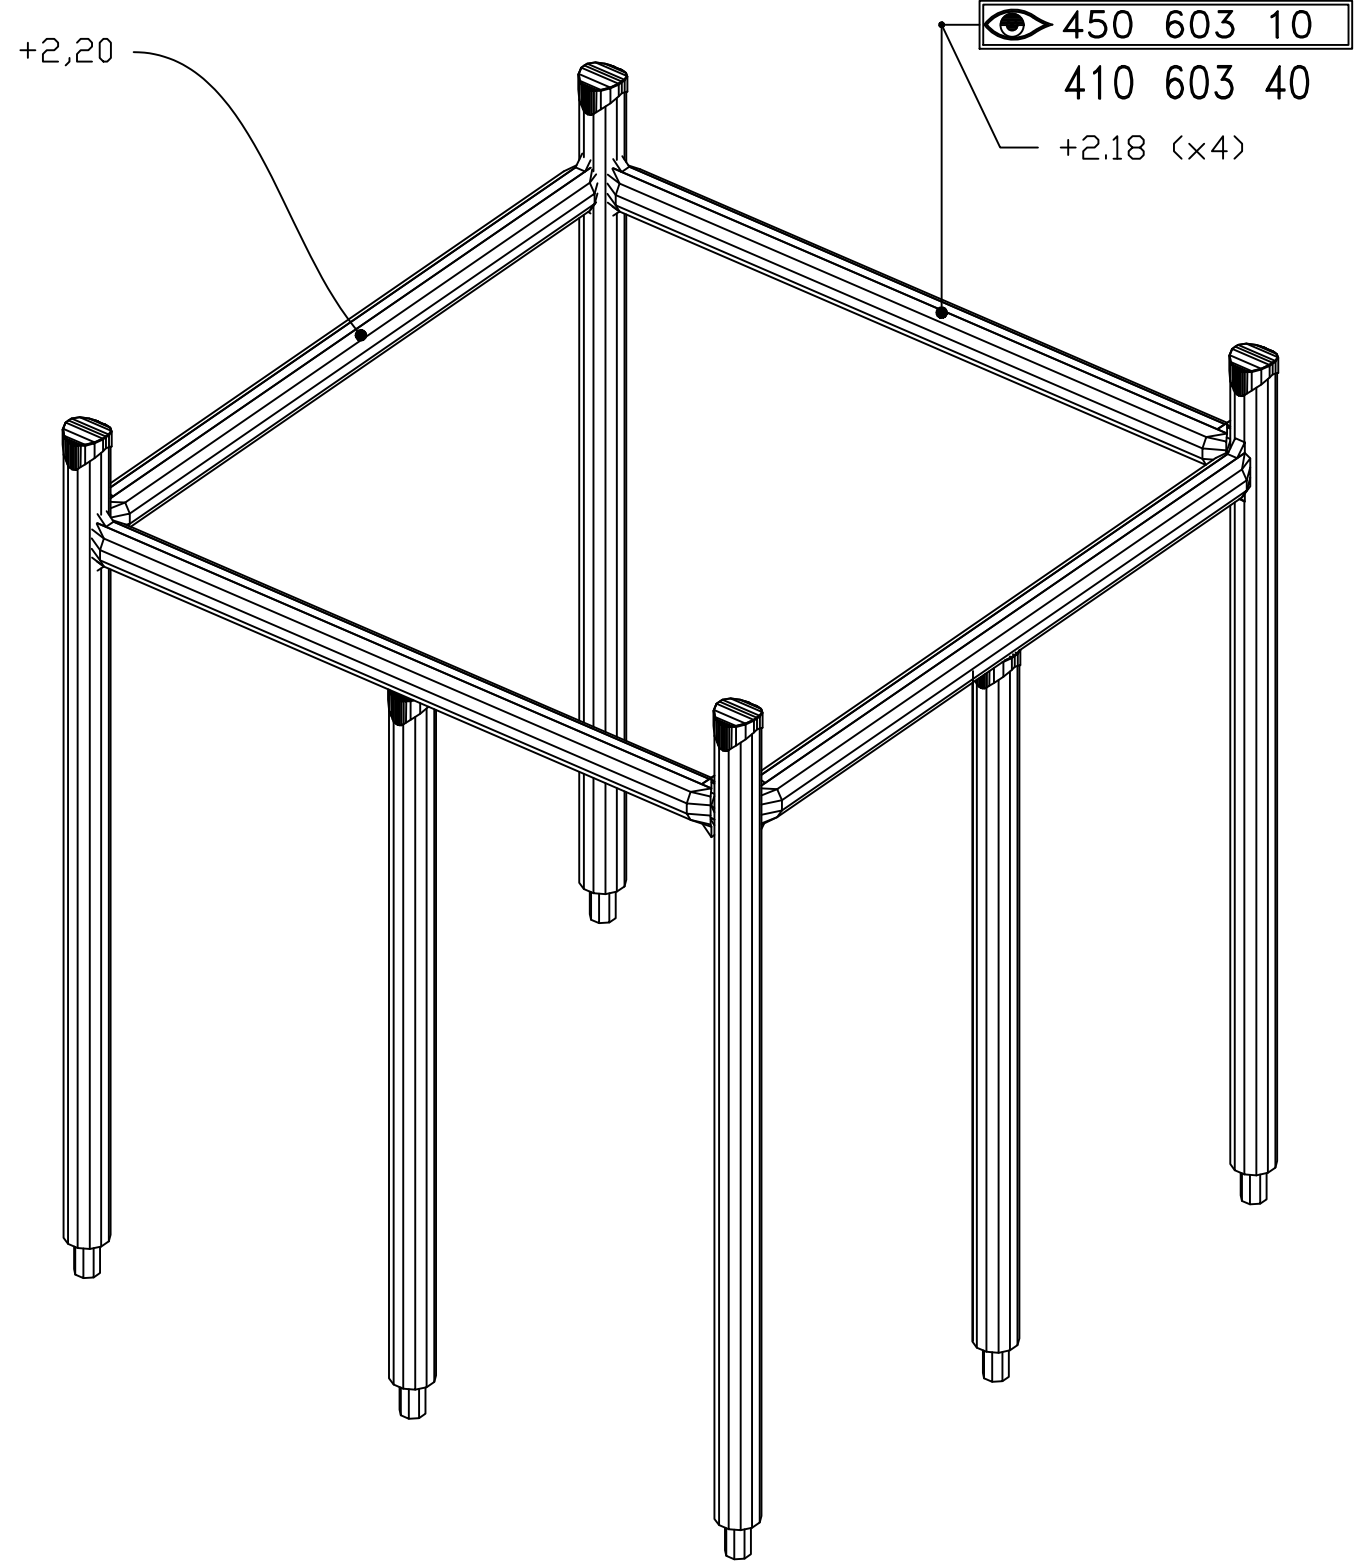

HAGS ANEBY, SWEDEN
+46(0)380-47300
www.hags.com

UniPlay Birro
400575
2/4

Home JW Eye JW 2022-11-08 8

STEP 2

[m]

HAGS		ANEBY, SWEDEN	
		+46(0)380-47300	
		www.hags.com	
UniPlay Birro			
400575			
3/4			
	JW		JW
2022-11-08		8	